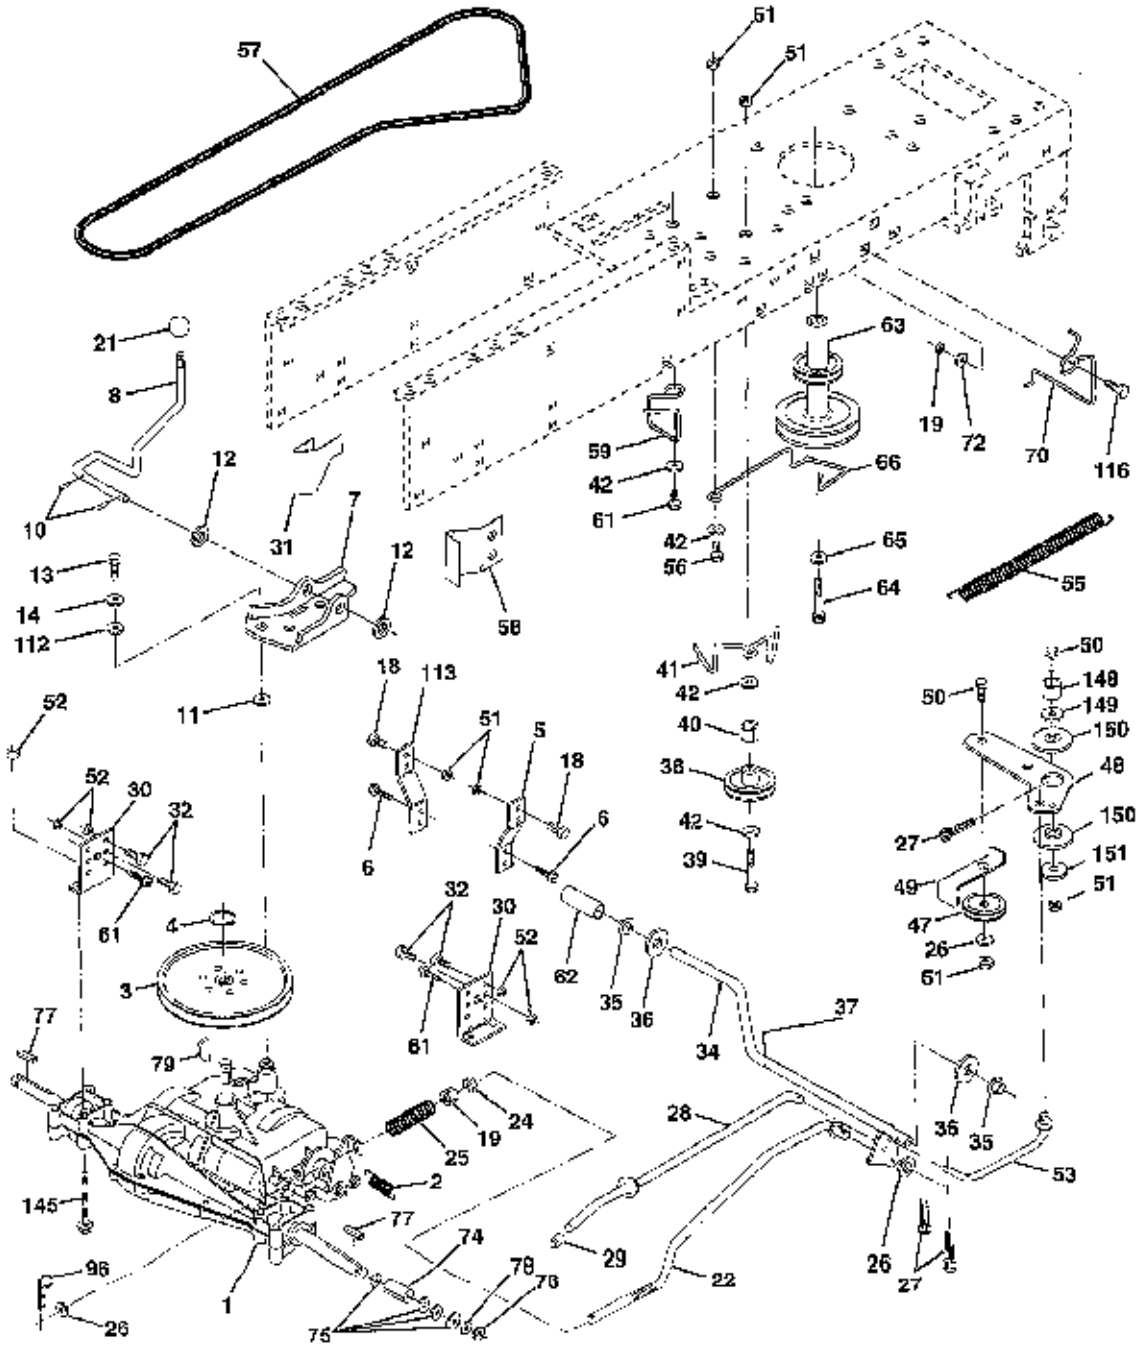

same as 944.609030

TRACTOR -- MODEL NUMBER WE12542D

DRIVE

Ref #	Part Number	Qty.	Description
1	PARTSIMAGE		REFER TO PARTS IMAGE
1	SUPPLIER		CHECK WITH SUPPLIER
2	146682		SPRING.BRAKE.RETU
3	123666X		PULLEY TRANS
4	12000028		SUB= 2267J
5	121520X		STRAP TORQUE
6	17490512		SCREW
7	162240		BRKT.SADDLE.SHIFT
8	131679		SHIFT ROD
10	76020416		PIN COTTER 1/8
11	105701X		WASH-SHFT PLT LT
12	19151216		WASHER
13	74550412		BOLT.1/4-28.W/PAT
14	10040400		LOCKWASHER
18	74780616		BOLT
19	73800600		NUT
21	106933X		KNOB T (1/2-HOLE)
22	130804		BRAKE ROD
24	73350600		NUT
25	106888X		SPRING ROD LT
26	19131316		WASHER
27	76020412		COTTER PIN
28	145204		ROD.BRAKE.PARK.LT
29	71673		PLUNGER CAP T
30	130807		TRANSAXLE MTG BKT
31	127275X		"KEEPER,BELT LH T"
32	74760512		BOLT
34	155071		SHAFT ASM-PEDAL F
35	120183X		NYLON BEARING
36	19211616		WASHER LT
37	1572H		SUB= 2882J
38	131494		FLAT IDLER PULLEY
39	74760644		BOLT
40	4470J		SPACER T
41	165838		"KEEPER,BELT.IDLER FLAT"
42	19131312		WASHER
47	127783		SUB= 139245
48	154407		BELLCRANK.CLUTCH
49	123205X		RETAIN BELT
50	74760624		SUB= 74930624
51	73680600		SUB= 73690600
52	73680500		SUB= 73690500
53	105710X		"LINK, CLUTCH T"
55	105709X		"SPRING, RETURN LT"
56	74760620		SUB= 74780620
57	130801		SUB= 138255
58	127274X		"KEEPER,BELT RH T"
59	140312		KEEPER BELT CNTSP
61	17490612		SCREW
62	8883R		PEDAL COVER T
63	140186		PULLEY.ENGINE
64	71170764		BOLT
65	10040700		LOCKWASHER
66	154778		KEEPER-BELT
70	134683		KEEPER BELT ENG
72	19132012		WASHER
74	137057		SPACER AXLE
75	121749X		WASHER
76	12000001		E-RING LT
77	123583X		SQUARE KEY

Ref #	Part Number	Qty.	Description
77	123583X		SQUARE KEY
78	121748X		WASHER
79	2228M		SUB= 2228M1
96	4497H		RETAINER M
112	19091210		WASHER LT
113	127285X		"STRAP,TORQUE"
116	72110610		BOLT RDHD 3/8-16
145	74490540		BOLT.HEX.FLGHD
148	159103		SPACER
150	150935		BUSHING.NYLON
151	19133210		WASHER