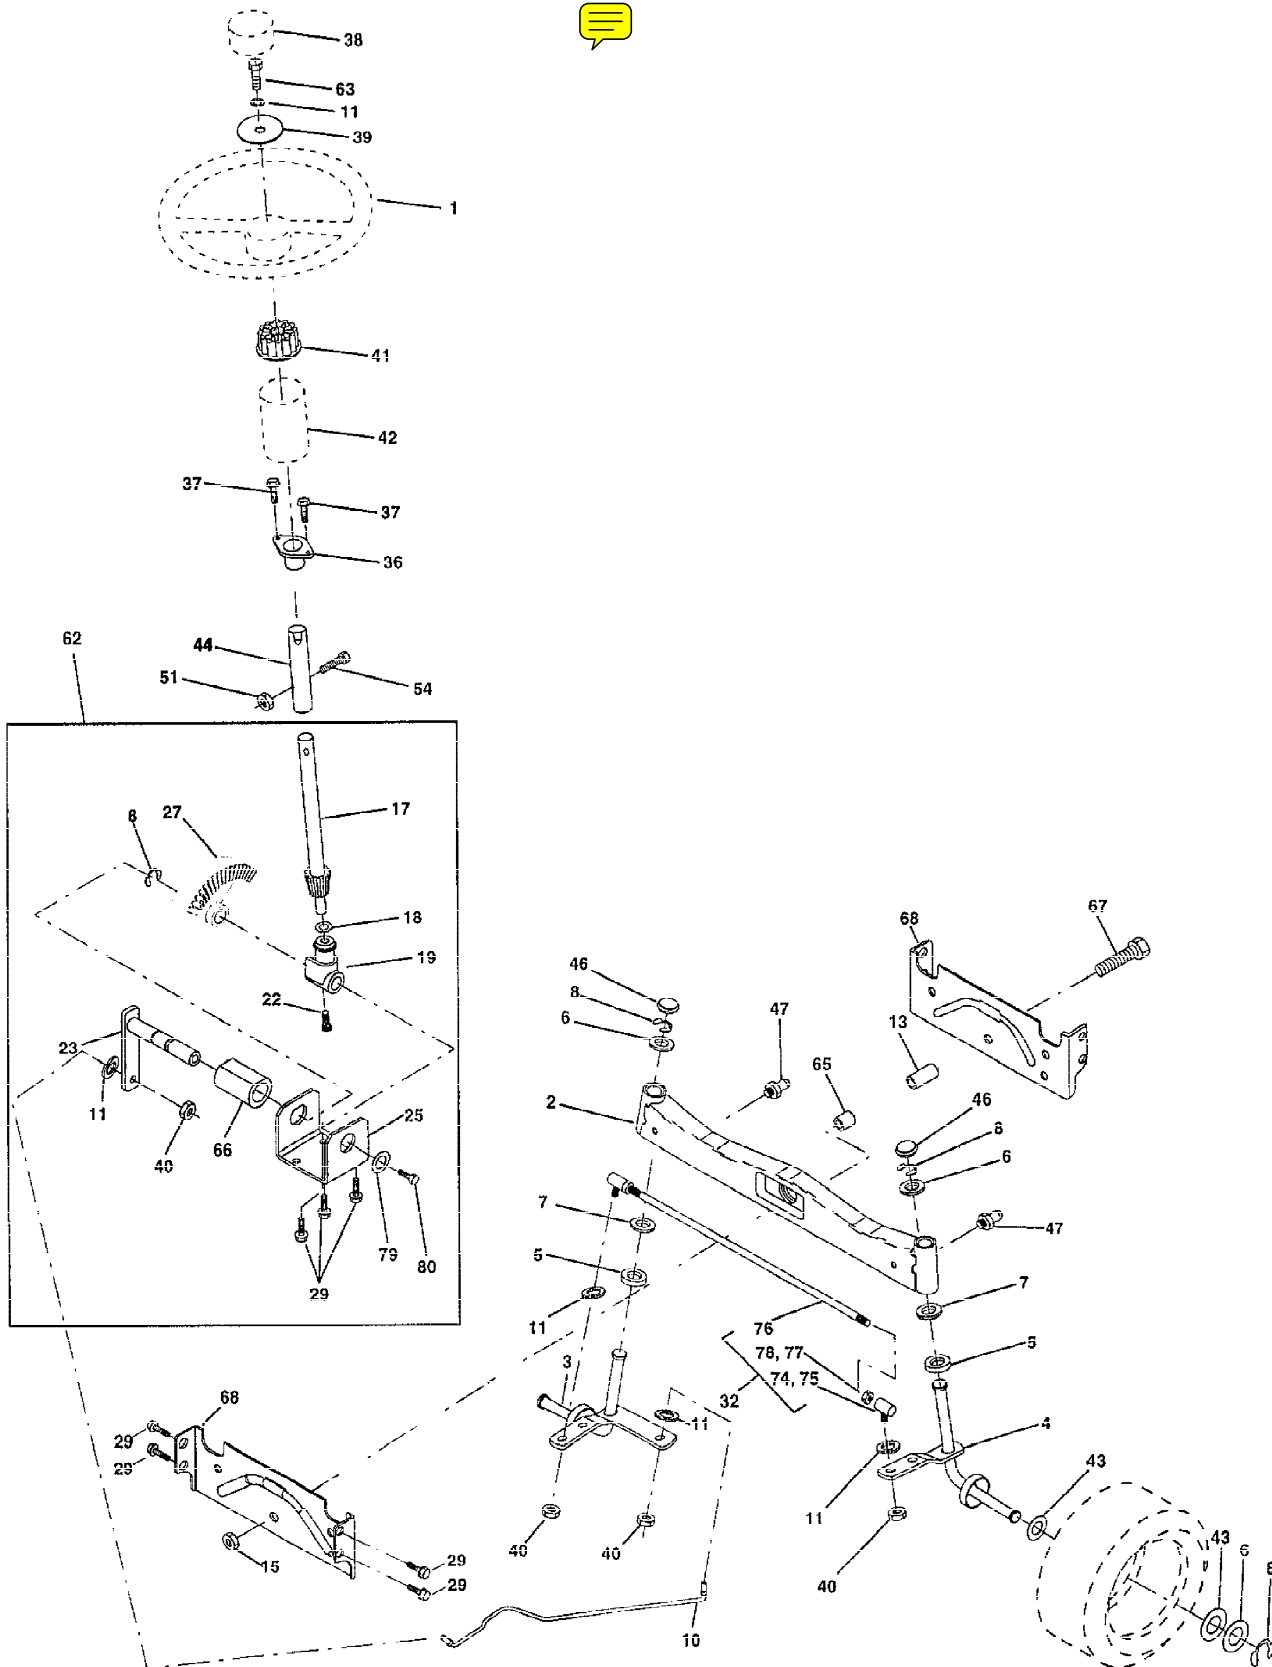

TRACTOR- -MODEL NO. TMH1450H (EN145RBHA)

STEERING ASSEMBLY

| Ref # | Part Number | Qty | Description             |
|-------|-------------|-----|-------------------------|
| 1     | 133741      |     | SUB= 150547             |
| 2     | 137094      |     | SUB= 532137094          |
| 3     | 157479      |     | "SPINDLE ASM,LH"        |
| 4     | 157478      |     | "SPINDLE ASM,RH"        |
| 5     | 6266H       |     | WASHER .T               |
| 6     | 121748X     |     | WASHER                  |
| 7     | 19272016    |     | WASHER                  |
| 8     | 12000029    |     | RING                    |
| 10    | 154432      |     | LINK.DRAG               |
| 11    | 10040600    |     | LOCKWASHER              |
| 13    | 167118      |     | BEARING.FRT.SPACER.AXLE |
| 15    | 73901000    |     | "NUT-LOC,FLANGE LT"     |
| 17    | 156546      |     | SHAFT ASM STEERIN       |
| 18    | 57079       |     | THRUST WASHER           |
| 19    | 160395      |     | SUPPORT.SHAFT.STEER     |
| 22    | 165857      |     | SCREW.HX.WSH.HD         |
| 23    | 165851      |     | SHAFT.ASM.PITMAN        |
| 25    | 154406      |     | BRKT-STEERING           |
| 27    | 136874      |     | GEAR SECTOR             |
| 29    | 17490612    |     | SCREW                   |
| 32    | 137347      |     | ROD.ASM.TIE.BALL        |
| 36    | 155099      |     | BUSHING.STEERING        |
| 37    | 152927      |     | "SCREW-TT,10-32 FL"     |
| 38    | 133742      |     | ST WHL INSERT CAP       |
| 39    | 19133808    |     | WASHER T                |
| 40    | 7810H       |     | GRIPCO NUT              |
| 41    | 100711L     |     | ADAPTER LT              |
| 42    | 145054      |     | BOOT.STEER.PL           |
| 43    | 121749X     |     | WASHER                  |
| 44    | 153720      |     | EXT SHAFT STEERIN       |
| 46    | 121232X     |     | CAP                     |
| 47    | 6855M       |     | ZERK M                  |
| 51    | 73800500    |     | NUT                     |
| 54    | 74780520    |     | BOLT                    |
| 62    | 167902      |     | KIT.STEER.ASM           |
| 63    | 74780616    |     | BOLT                    |
| 65    | 154780      |     | SPACER AXLE             |
| 66    | 154404      |     | "BEARING-ARM,PITMA"     |
| 67    | 74781044    |     | BOLT                    |
| 68    | 154429      |     | BRACE AXLE              |
| 74    | 109850X     |     | JOINT.RH                |
| 75    | 109851X     |     | JOINT.LH                |
| 76    | 137156      |     | SUB= 137347             |
| 77    | 73700600    |     | NUT                     |
| 78    | 73360600    |     | NUT                     |
| 79    | 19132012    |     | WASHER                  |
| 80    | 74950612    |     | BOLT.HX.NYLON3/8-16X3/  |