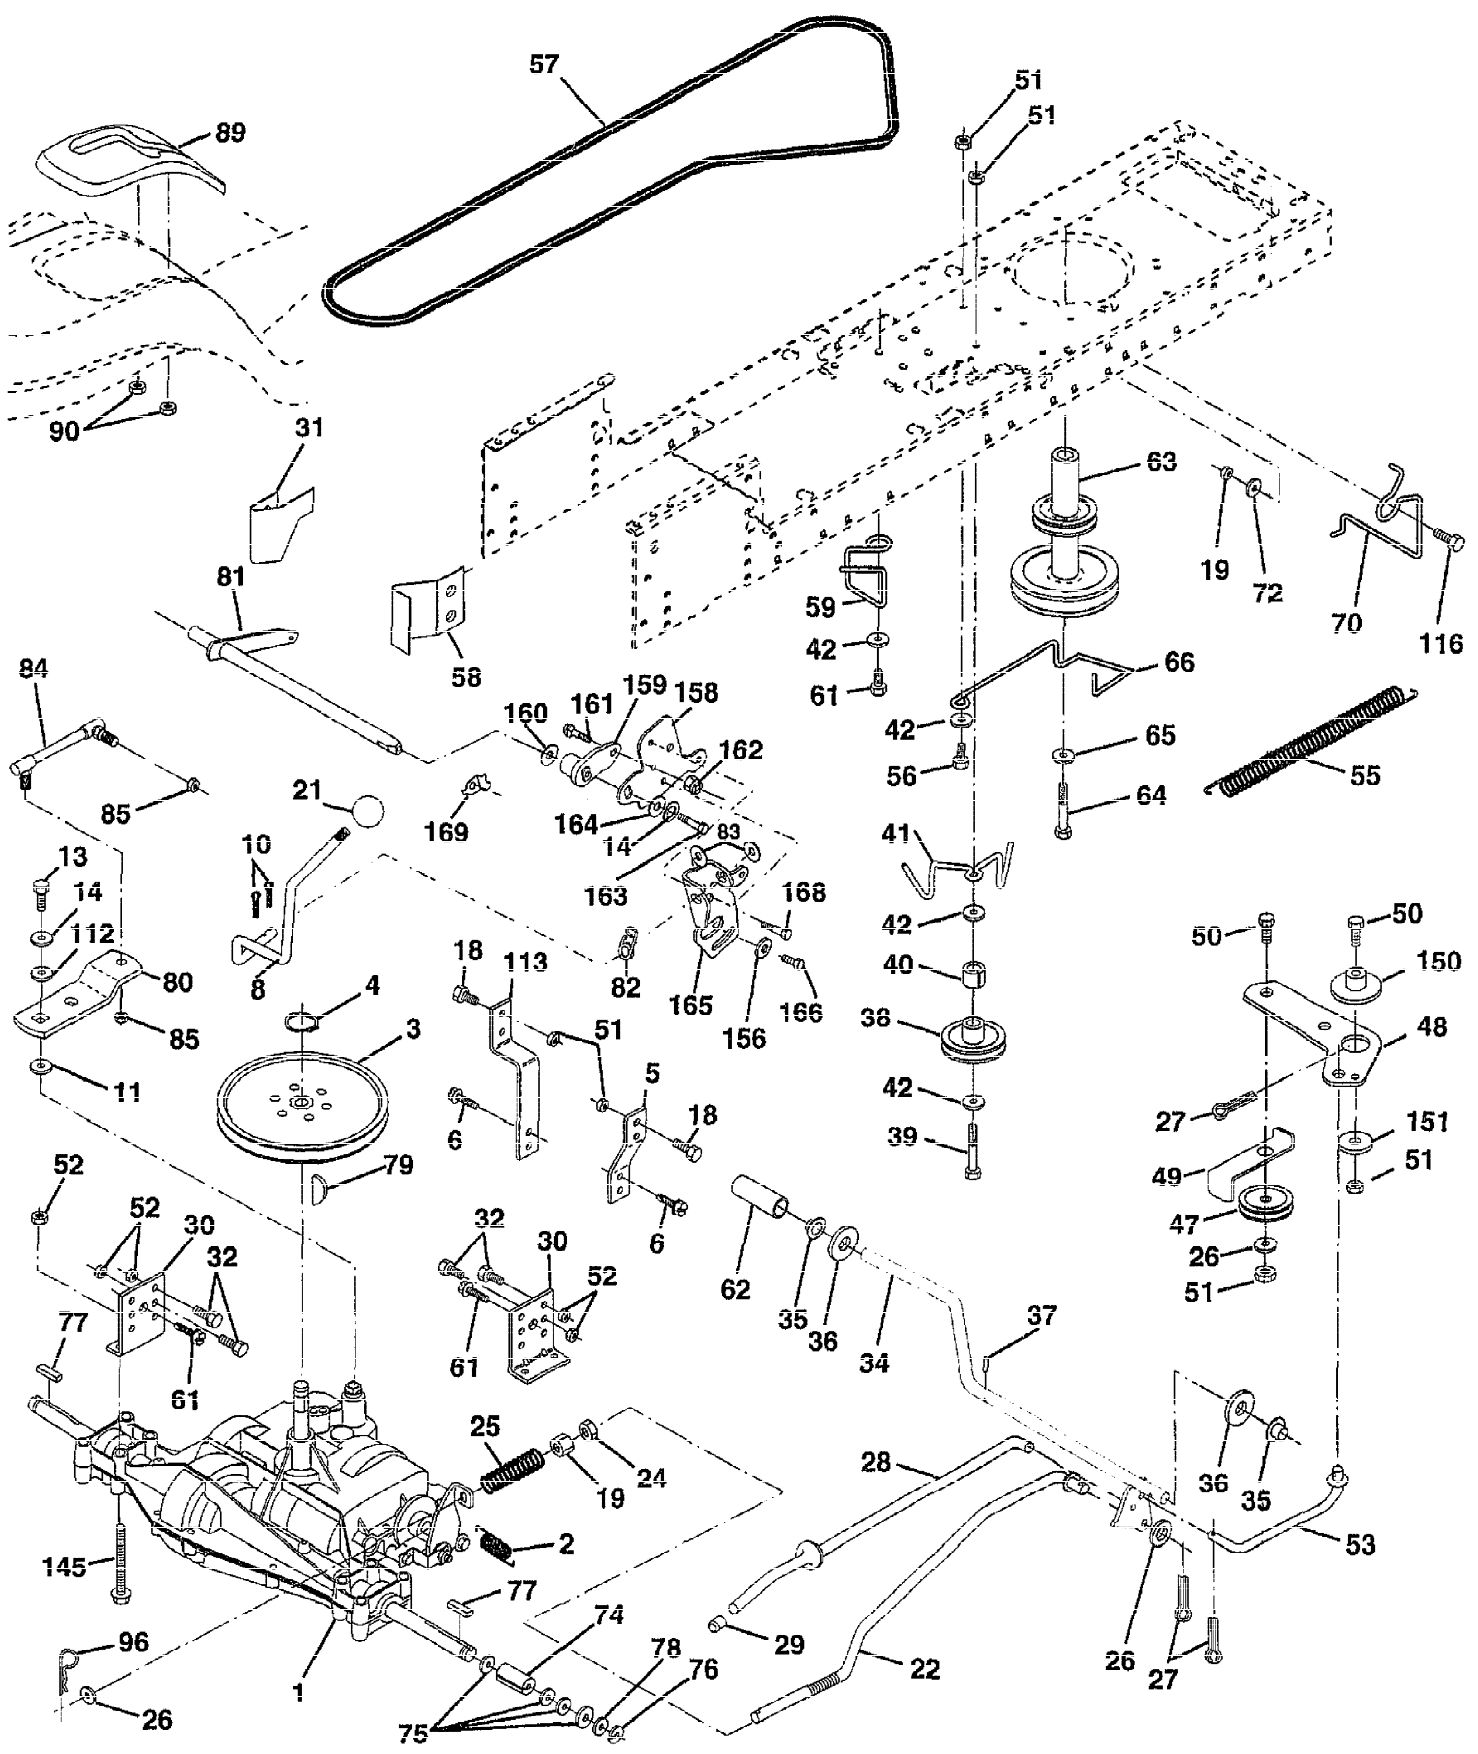

TRACTOR - - MODEL NUMBER AYP7187A99

DRIVE

Ref #	Part Number	Qty	Description
1	PARTSIMAGE		REFER TO PARTS IMAGE
2	146682		SPRING.BRAKE.RETU
3	123666X		PULLEY TRANS
4	12000028		SUB= 2267J
5	121520X		STRAP TORQUE
6	17490512		SCREW
8	165866		RODL.SHIFT.FEND.ADJ.STLT
10	76020416		PIN COTTER 1/8
11	105701X		WASH-SHFT PLT LT
13	74550412		BOLT.1/4-28.W/PAT
14	10040400		LOCKWASHER
18	74780616		BOLT
19	73800600		NUT
21	106933X		KNOB T (1/2-HOLE)
22	130804		BRAKE ROD
24	73350600		NUT
25	106888X		SPRING ROD LT
26	19131316		WASHER
27	76020412		COTTER PIN
28	145204		ROD.BRAKE.PARK.LT
29	124236X		CAP
30	130807		TRANSAXLE MTG BKT
31	127275X		"KEEPER,BELT LH T"
32	74760512		BOLT
34	155071		SHAFT ASM-PEDAL F
35	120183X		NYLON BEARING
36	19211616		WASHER LT
37	1572H		SUB= 2882J
38	131494		FLAT IDLER PULLEY
39	74760644		BOLT
40	4470J		SPACER T
41	165838		"KEEPER,BELT.IDLER FLAT"
42	19131312		WASHER
47	127783		SUB= 139245
48	154407		BELLCRANK.CLUTCH
49	123205X		RETAIN BELT
50	74760624		SUB= 74930624
51	73680600		SUB= 73690600
52	73680500		SUB= 73690500
53	105710X		"LINK, CLUTCH T"
55	105709X		"SPRING, RETURN LT"
56	74760620		SUB= 74780620
57	130801		SUB= 138255
58	127274X		"KEEPER,BELT RH T"
59	140312		KEEPER BELT CNTSP
61	17490612		SCREW
62	8883R		PEDAL COVER T
63	140186		PULLEY.ENGINE
64	71170764		BOLT
65	10040700		LOCKWASHER
66	154778		KEEPER-BELT
70	134683		KEEPER BELT ENG
72	19132012		WASHER