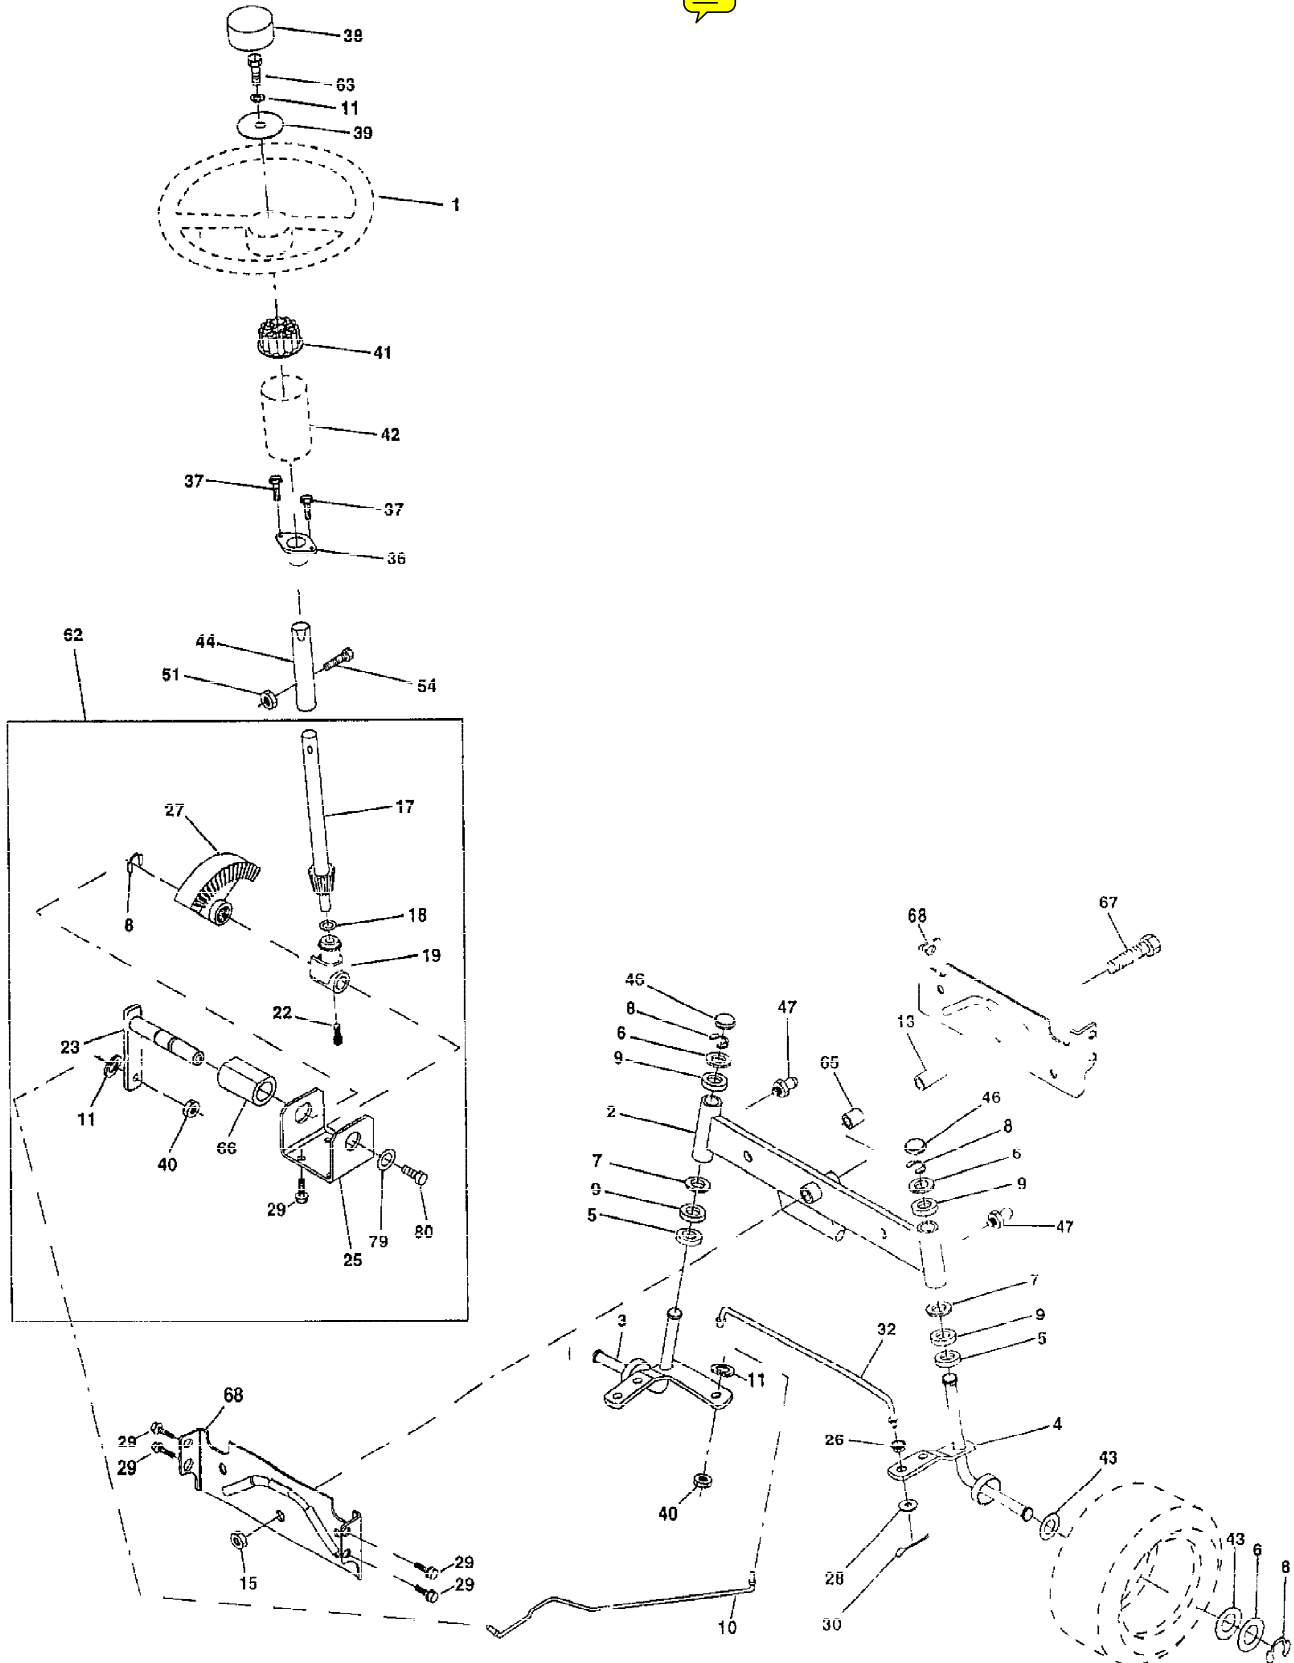

TRACTOR - - MODEL NUMBER AYP9178B99

STEERING ASSEMBLY

Ref #	Part Number	Qty	Description
1	140044		WHEEL STR AYP BLK
2	154427		AXLE ASM
3	156483		SPINDLE.ASM.LH
4	157473		"SPINDLE ASM,RH"
5	6266H		WASHER .T
6	121748X		WASHER
7	19272016		WASHER
8	12000029		RING
9	3366R		COL. SRTG. BEAR.
10	156438		DRAGLINK-STAMPED
11	10040600		LOCKWASHER
13	154779		BEARING AXLE
15	73901000		"NUT-LOC,FLANGE LT"
17	156546		SHAFT ASM STEERIN
18	57079		THRUST WASHER
19	160395		SUPPORT.SHAFT.STEER
22	165857		SCREW.HX.WSH.HD
23	165851		SHAFT.ASM.PITMAN
25	154406		BRKT-STEERING
26	126847X		BUSHING.DRAGLINK
27	136874		GEAR SECTOR
28	19131416		WASHER
29	17060612		SCREW
30	76020412		COTTER PIN
32	130465		TIE ROD
36	155099		BUSHING.STEERING
37	152927		"SCREW-TT,10-32 FL"
38	140045		CAP STEER AYP
39	19133812		WASHER
40	7810H		GRIPCO NUT
41	100711L		ADAPTER LT
42	145054		BOOT.STEER.PL
43	121749X		WASHER
44	153720		EXT SHAFT STEERIN
46	121232X		CAP
47	6855M		ZERK M
51	73800500		NUT
54	74780520		BOLT
62	167902		KIT.STEER.ASM
63	74780616		BOLT
65	154780		SPACER AXLE
66	154404		"BEARING-ARM,PITMA"
67	74781044		BOLT
68	154429		BRACE AXLE
79	19132012		WASHER
80	74950612		BOLT.HX.NYLON3/8-16X3/