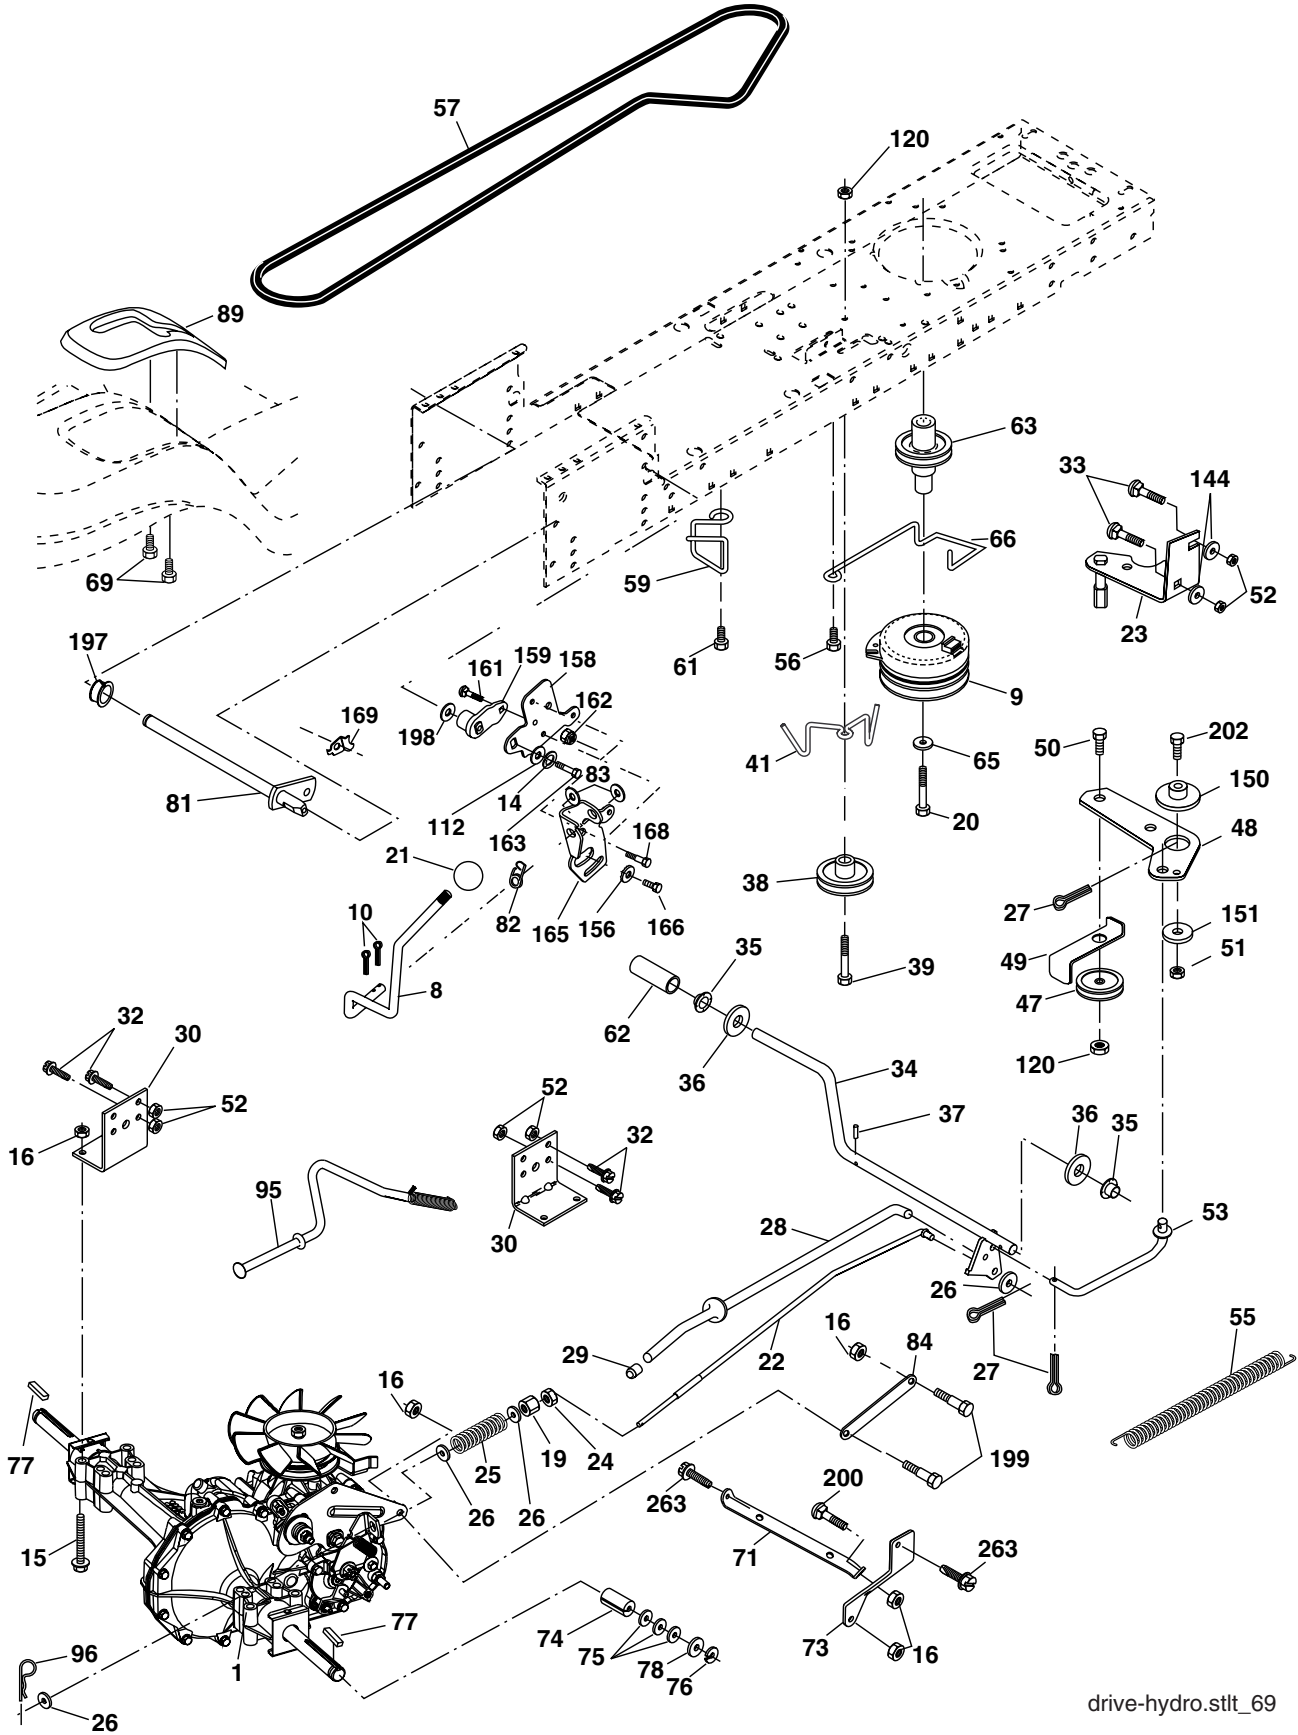

same as 944.609810

REPAIR PARTS

TRACTOR - - MODEL NUMBER 944.604110

DRIVE

drive-hydro.stlt_69

REPAIR PARTS

TRACTOR - - MODEL NUMBER 944.604110

DRIVE

KEY PART NO.	NO.	DESCRIPTION	KEY PART NO.	NO.	DESCRIPTION
1	-----	Transaxle (See Breakdown)	62	123533X	Cover, Pedal
		Hydro Gear Model 314-0510	63	175414	Pulley, Engine
8	165866	Rod Shift	65	STD551143	Washer
9	160889	Clutch Electric	66	154778	Keeper Belt Engine
10	STD561210	Pin Cotter 1/8 x 1 CAD	69	142432	Screw
14	10040400	Washer Lock Hvy. Helical	71	169183	Strap Torque Lh Hydro
15	74490544	Bolt, Hex FLGHD 5/16-18 Gr. 5	73	169182	Strap Torque Rh Hydro
16	STD541431	Nut Lock Hex W/Ins 5/16-18 unc	74	137057	Spacer, Split
19	STD541437	Nut Lock Hex W/Wsh 3/8-16 unc	75	121749X	Washer 25/32 x 1-1/4 x 16 Ga.
20	150280	Bolt Hex 7/16-20 x 4-1/4	76	STD581075	E-Ring
21	130564	Knob	77	123583X	Key, Square
22	169498	Rod, Brake Hydro	78	121748X	Washer 25/32 x 1-5/8 x 16 Ga.
23	171258	Bracket Asm Anti-Rotation	81	165596	Shaft Asm. Cross
24	STD541273	Nut	82	165711	Spring Torsion
25	106888X	Spring, Brake Rod	83	19171216	Washer 17/32 x 3/4 x 16 Ga.
26	STD551037	Washer	84	169594	Link, Transaxle
27	STD561210	Pin Cotter 1/8 x 3/4 CAD.	89	188309X428	Console, Shift
28	175765	Rod, Parking Brake	95	170201	Control Asm Bypass Hydro
29	124236X	Cap, Parking Brake	96	STD624003	Retainer Spring 1" Zinc/Cad
30	169592	Bracket, Transaxle	112	19091210	Washer 9/32 x 3/4 x 10 Ga.
32	STD523107	Bolt Hex Hd 5/16-18 unc x 3/4	120	73900600	Nut Lock Flg 3/8-16 unc
33	72140506	Bolt RDHD SQNK 5/16-18 unc x 3/4	144	19111016	Washer 11/32 x 5/8 x 16 Ga.
34	175578	Shaft, Foot Pedal Nibbed	150	175456	Spacer Retainer
35	120183X	Bearing, Nylon	151	19133210	Washer 13/32 x 2 x 10 Ga.
36	STD551062	Washer	156	166002	Washer Srrted 5/16 ID x 1 x .125
37	STD571810	Pin, Roll	159	183900	Hub Shift
38	179114	Pulley, Idler, Composite	161	72140406	Bolt Rdhd Sqnk 1/4-20 x 3/4 Gr. 5
39	72110622	Bolt Fin Hex 3/8-16 unc x 2-3/4 Gr. 5	162	73680400	Nut Crownlock 1/4-20 unc
41	175556	Keeper, Belt Retainer	163	74780416	Bolt Hex Fin 1/4-20 unc x 1 Gr. 5
47	127783	Pulley, Idler, V-Groove	165	165623	Bracket Pivot Lever
48	154407	Bellcrank Clutch Grnd Drv STL	166	17490510	Screw 5/16-18 x 5/8
49	123205X	Retainer, Belt	168	165492	Bolt Shoulder 5/16-18 x .561
50	72110612	Bolt Carr Sh 3/8-16 x 1-1/2 Gr.5	169	165580	Plate Fastening LT
51	STD541437	Nut Crownlock 3/8-16 unc	197	169613	Nyliner Snap-In 5/8" ID
52	STD541431	Nut Crownlock 5/16-18 unc	198	169593	Washer Nyl 7/8" ID x .105"
53	105710X	Link, Clutch	199	169612	Bolt Shoulder 5/16-18 unc
55	105709X	Spring, Return, Clutch	200	72140508	Bolt Rdhd Sqnk 5/16-18 uncx 1
56	17060620	Screw 3/8-16 x 1.0	202	72110614	Bolt 3/8-16 x 1-3/4 Gr. 5
57	140294	V-Belt, Ground Drive	263	17000612	Screw 3/8-16 x .75
59	169691	Keeper, Center Span			
61	17120614	Screw 3/8-16 x 3/4			

NOTE: All component dimensions given in U.S. inches
1 inch = 25.4 mm