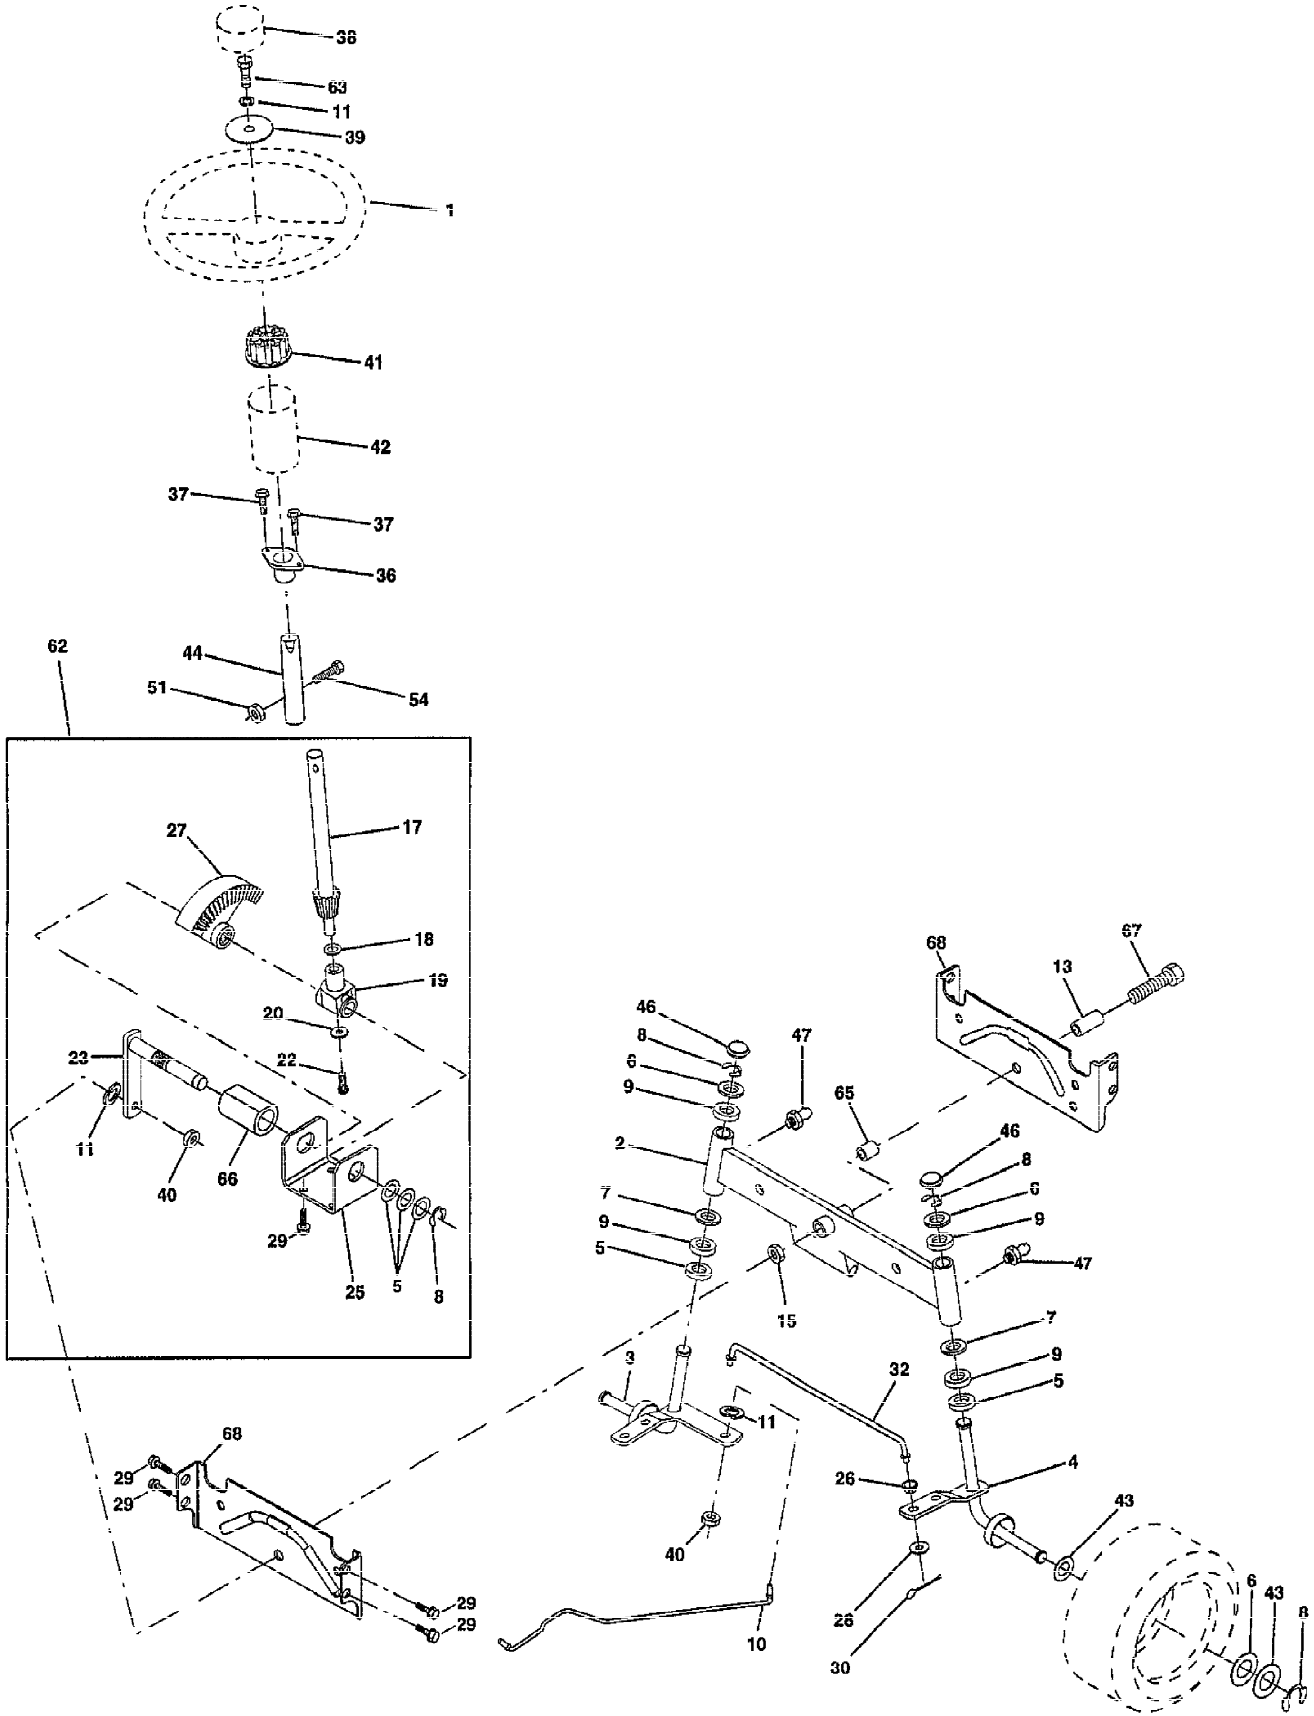

# TRACTOR - - MODEL NUMBER AYP9191B89

## STEERING ASSEMBLY

Ref #	Part Number	Qty	Description
1	140044		WHEEL STR AYP BLK
2	154427		AXLE ASM
3	156483		SPINDLE.ASM.LH
4	157473		"SPINDLE ASM,RH"
5	6266H		WASHER .T
6	121748X		WASHER
7	19272016		WASHER
8	12000029		RING
9	3366R		COL. SRTG. BEAR.
10	156438		DRAGLINK-STAMPED
11	10040600		LOCKWASHER
13	154779		BEARING AXLE
15	73901000		"NUT-LOC,FLANGE LT"
17	156546		SHAFT ASM STEERIN
18	57079		THRUST WASHER
19	124035X		SUPPORT.SHAFT
20	126684X		SUB= 532126684
22	71200410		SCREW HEX SOC1/4-
23	127501		SUB= 918127501
25	154406		BRKT-STEERING
26	126847X		BUSHING.DRAGLINK
27	136874		GEAR SECTOR
28	19131416		WASHER
29	17490612		SCREW
30	76020412		COTTER PIN
32	130465		TIE ROD
36	155099		BUSHING.STEERING
37	152927		"SCREW-TT,10-32 FL"
38	140045		CAP STEER AYP
39	19133808		WASHER T
40	7810H		GRIPCO NUT
41	100711L		ADAPTER LT
42	145054		BOOT.STEER.PL
43			CHECK WITH SUPPLIER
44	153720		EXT SHAFT STEERIN
46	121232X		CAP
47	6855M		ZERK M
51	73800500		NUT
54	74780520		BOLT
62	156594		KIT STEERING ASM
63	74780616		BOLT
65	154780		SPACER AXLE
66	154404		"BEARING-ARM,PITMA"
67	74781044		BOLT
68	154429		BRACE AXLE