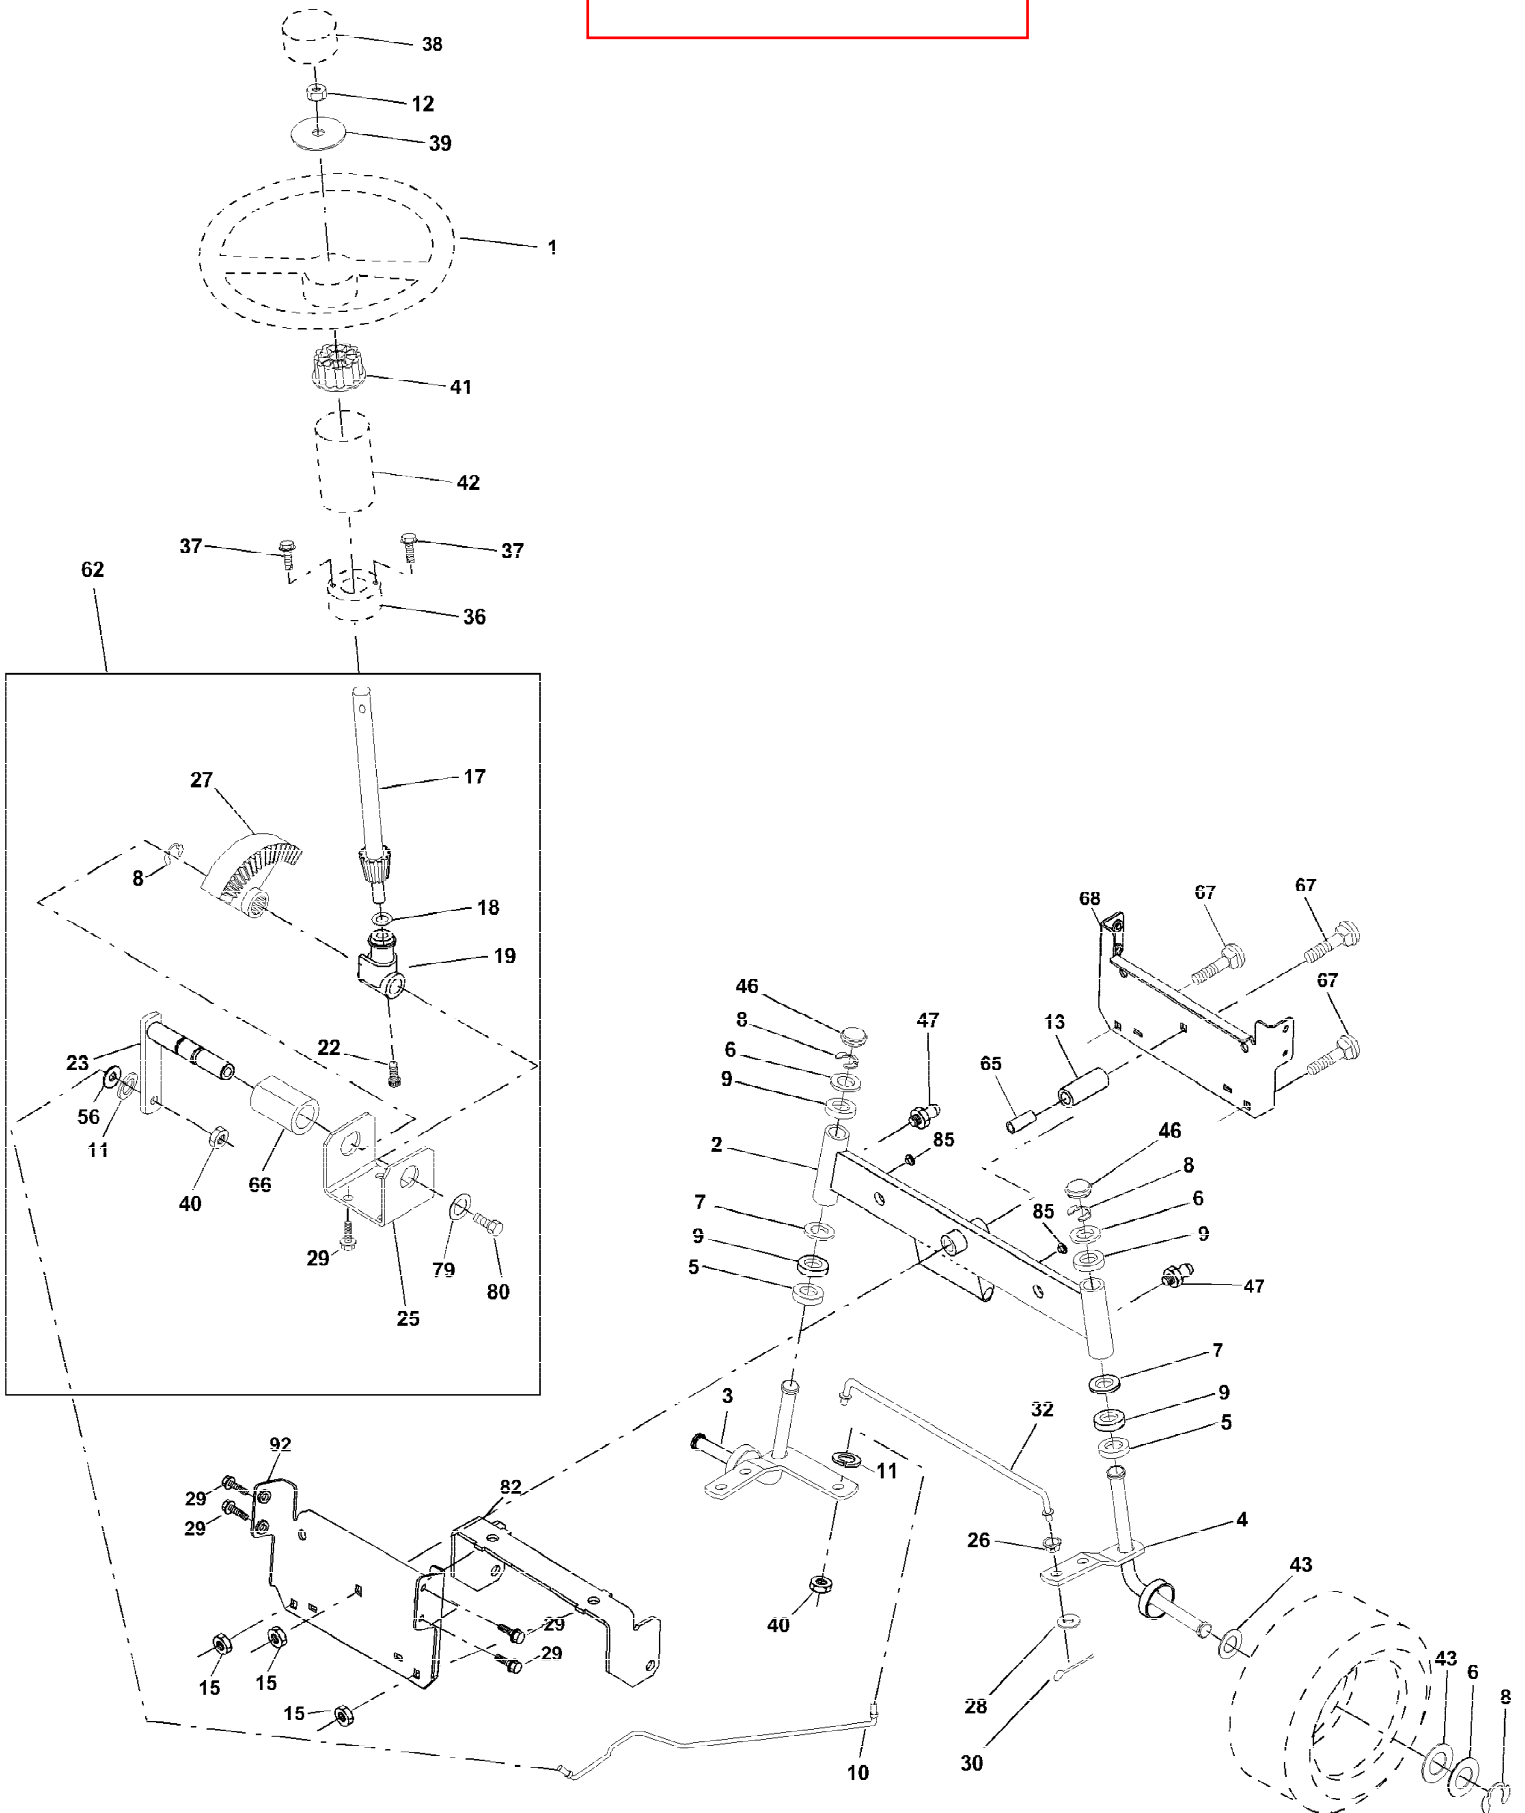

same as 944.609810

Ref #	Part Number	Qty	Description
1	140044X428		Wheel Steering Auto Black
2	154427		Axle Asm Front
3	156486		Spindle Asm Lh
4	157475		Spindle Asm Rh
5	6266H		Bearing Race Thrust Harden
6	121748X		Washer 25/32 X 1 5/8 X 16ga
7	19272016		Washer 27/32 X 1 1/4 X 16 Ga
8	12000029		Ring Klip #t5304-75
9	3366R		Bearing Col Strg Blk
10	156438		Link Drag
11	10040600		Lockwasher
12	73940800		Nut Hex Jam Toplock 1/2-20 Unf
13	136518		Spacer Bearing Axle Front
15	145212		Nut Hex Flange Lock
17	156543		Shaft Asm Strg
18	57079		Washer Thrust 515x 750x 033
19	160395		Support Shaft
22	165857		Screw Hex Wsh Hd Torx
23	165851		Shaft Asm Pittman
25	154406		Bracket Steering
26	126847X		Bushing Rod Tie Blk Lt
27	136874		Gear Sector
28	19131416		Washer 13/32 X 7/8 X 16ga
29	17060612		Screw 3/8-16x3/4
30	76020412		Pin
32	130465		Rod Tie Wire Form 19 75 Mech
36	145207		Bushing Strg
37	152927		Screw TT #10-32 x 5 x 3/8 Flange
38	140045X428		Insert Cap Strg
39	100712K		Washer .53 x 2.25 x .160 Zinc
40	7810H		Locknut Center
41	100711L		Adaptor Wheel Strg 640/ 635id
42	145054X428		Boot Dash Steering
43	121749X		Washer 25/32 X 1 1/4 X 16 Ga
46	121232X		Cap Spindle Fr Top Blk
47	6855M		Fitting Grease
56	19131210		Washer 13/32 x 3/4 x 10 Ga.
62	167905		Kit Steering Assembly Service
65	160367		Spacer Axle
66	154404		Bearing Arm Pittman
67	72140618		Bolt Rdhd Sq 3/8-16 Unc x 2-1/4
68	169828		Brace Axle Front
79	19132012		Washer 13/32 x 1-1/4 x 12 Ga.
80	74950612		Bolt Hex Nylon 3/8-16 x 3/4
82	169835		Bracket Susp Chassis Front
85	133835		Fastner Christmas Tree
92	169829		Axle Rear 16" Tires GTV