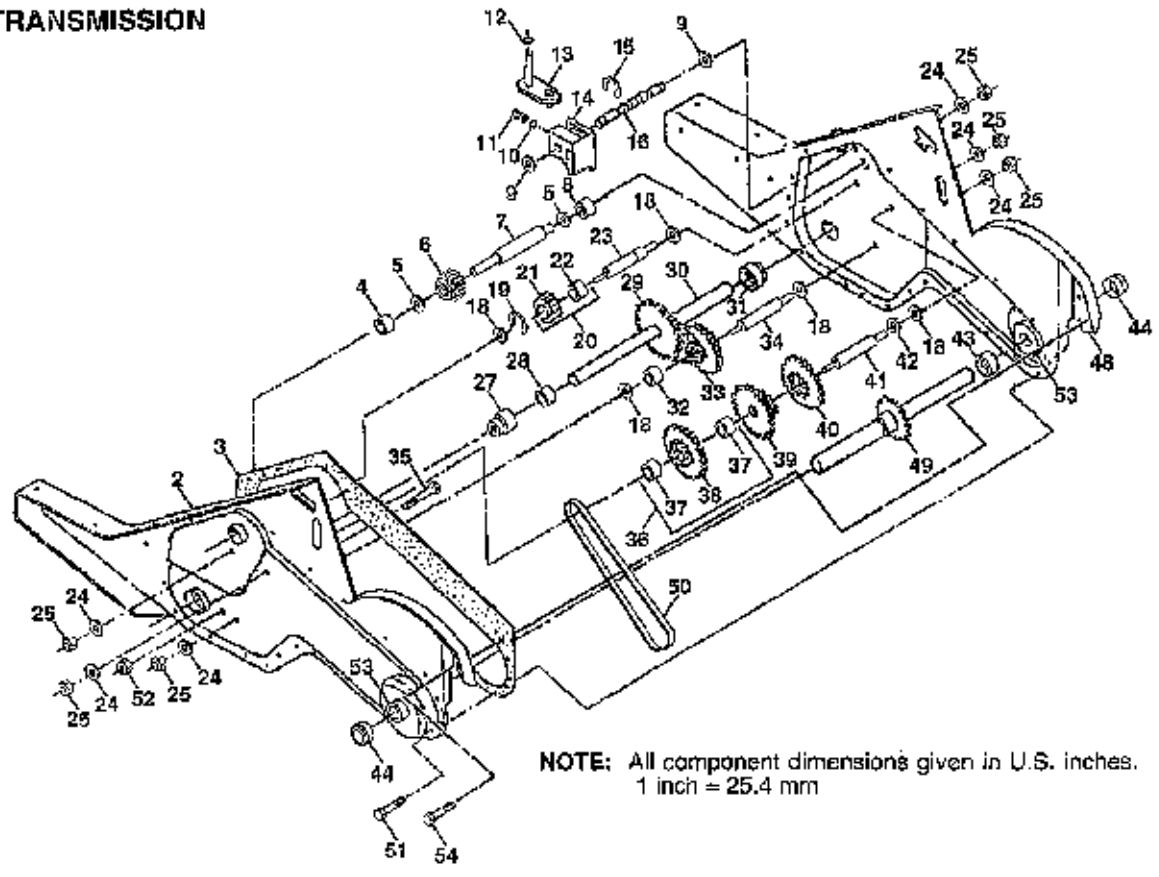

### TILLER -- MODEL NUMBER AYP3455A99

### TRANSMISSION

same as 944.629560

drive belt is #132801

Ref #	Part Number	Qty.	Description
1	165728		SUB= 166656
2	165729		GEARCASE LH W/BEARING
3	161963		GASKET.GEARCASE
4	5020J		NEEDLE BRNG LT
5	1370H		"T, BEARING"
6	137335		GEAR PINION INPUT
7	145101		"SHAFT.INPUT."D"
8	4895H		"TI, BEARING"
9	154467		WASHER SEAL
10	7392M		SUB= 100482K
11	100371K		SPRING-SHIFT CRT
12	106160X		O-RING TI
13	142145		BRACKET ASM SHIFT
14	8353J		SHIFT FORK TI
15	12000039		KLIP RING
16	154466		SHAFT.SHIFTER
18	4358J		WASHER
19	12000040		KLIP RING
20	102114X		GEAR ASSY CRT
21	102115X		GEAR-REV IDLR CRT
22	6803J		NEEDLE BEARING TI
23	102111X		SHAFT CRT
24	10040700		LOCKWASHER
25	73610700		NUT.ASF.HEX.7/16
27	143009		BEARING.SHAFT.LH.
28	106390X		BUSHING TI
29	102134X		CHAIN CRT
30	150737		GROUND SHAFT ASSY
31	143008		BEARING.SHAFT.RH.
32	106388X		SPACER TI
33	102121X		SPRCKT 8 GEAR CRT
34	102112X		SHFT 2ND RED. CRT
35	102101X		SCRW WHIZ LOK CRT
36	154355		SPROCKET.ASM.W/BR
37	4422J		BEARING
38	154356		SUB= 154355
39	105345X		GEAR TI
40	105346X		GEAR TI
41	8358J		REDUCTION SHFT TI
42	4220R		BRNG RACE
43	106146X		SPACER TI
44	155236		SEAL ASM-OIL
48	165732		GEARCASE RH W/BEARING
49	132688		TINE SHAFT
50	106147X		CHAIN.50 LINK TI
51	17720408		SCREW
52	73220500		NUT.HEX.5/16-18
53	165140		KIT.BEARING
54	17720412		SCREW 1/4-20X3/4
	6066J		GREASE PREMIUM-1