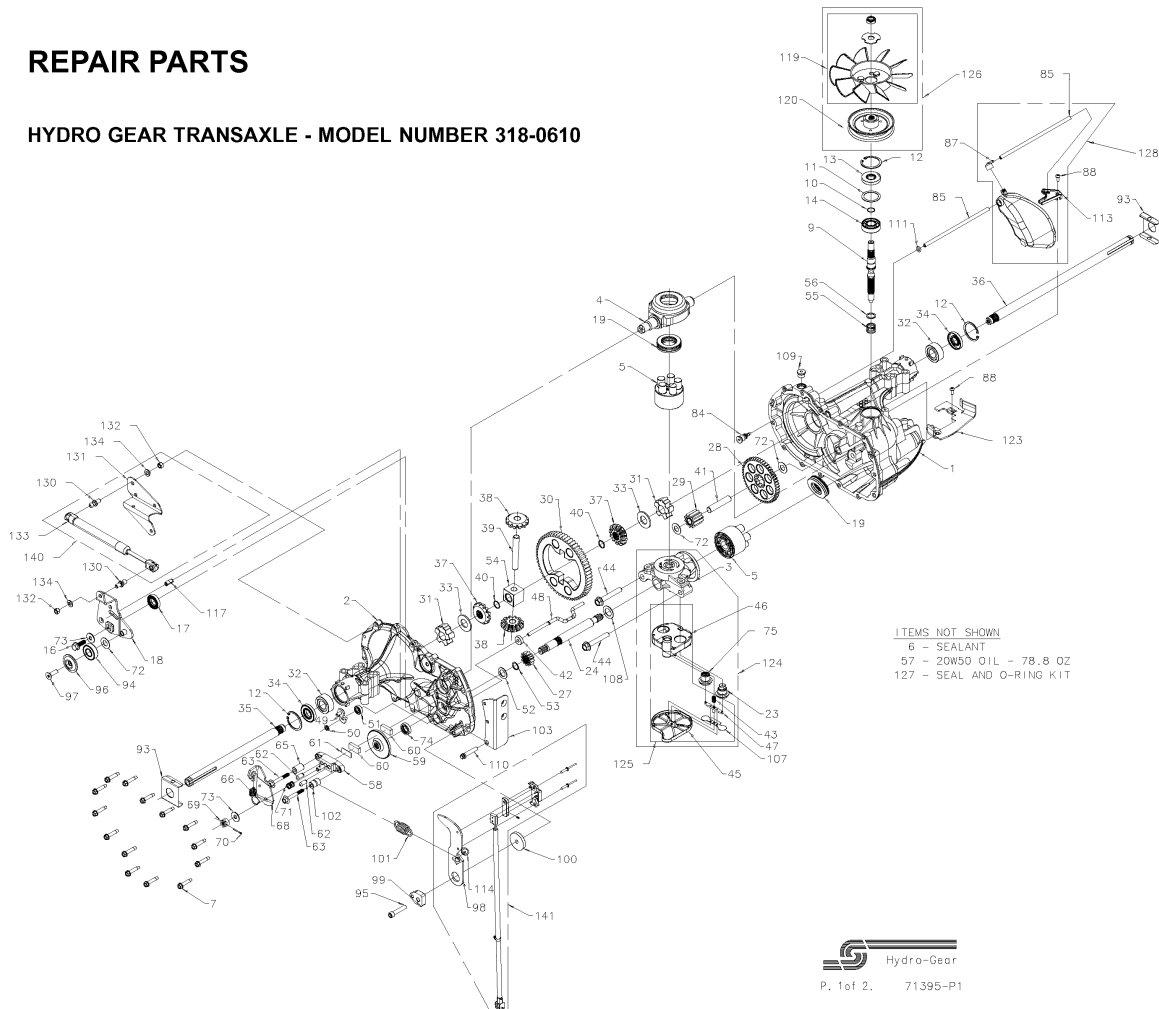

HYDROGEAR 318-0610, 2007-01

VENDOR: Husqvarna

SECTION: Figure Listing

DIAGRAM: **TRANSMISSION**

<https://www.messicks.com/hus/122191?sectionId=268574&diagramId=861855>

REPAIR PARTS

HYDRO GEAR TRANSAXLE - MODEL NUMBER 318-0610

#	Title	Description	Part Number	Price	Stock	Job Quantity	
0	532199650	TRANSMISSION	532199650	Call	Call	1	
1	532170351	HOUSING	532170351	Call	Call	1	
2	532170352	HOUSING	532170352	Call	Call	1	
3	532170353	PUMP	532170353	Call	Call	1	
4	532170354	CONNECTION	532170354	Call	Call	1	
5	532169898	SUPPORT	532169898	Call	Call	1	
7	532170356	SCREW	532170356	Call	Call	1	
9	532170358	SHAFT	532170358	Call	Call	1	
10	532170359	RING	532170359	Call	Call	1	
11	532170360	SPACER	532170360	Call	Call	1	
12	532169870	RING	532169870	Call	Call	1	
13	532170361	SEALING	532170361	Call	Call	1	
14	BALL BEARING 17X	BEARING	532173158	\$19.97	5-7 business days	1	Add To Cart

#	Title	Description	Part Number	Price	Stock	Job Quantity	
133	532184227	SHAFT	532184227	Call	Call	1	
134	532178808	WASHER	532178808	Call	Call	1	
140	532191030	ROD	532191030	Call	Call	1	
141	532404030	ROD	532404030	Call	Call	1	