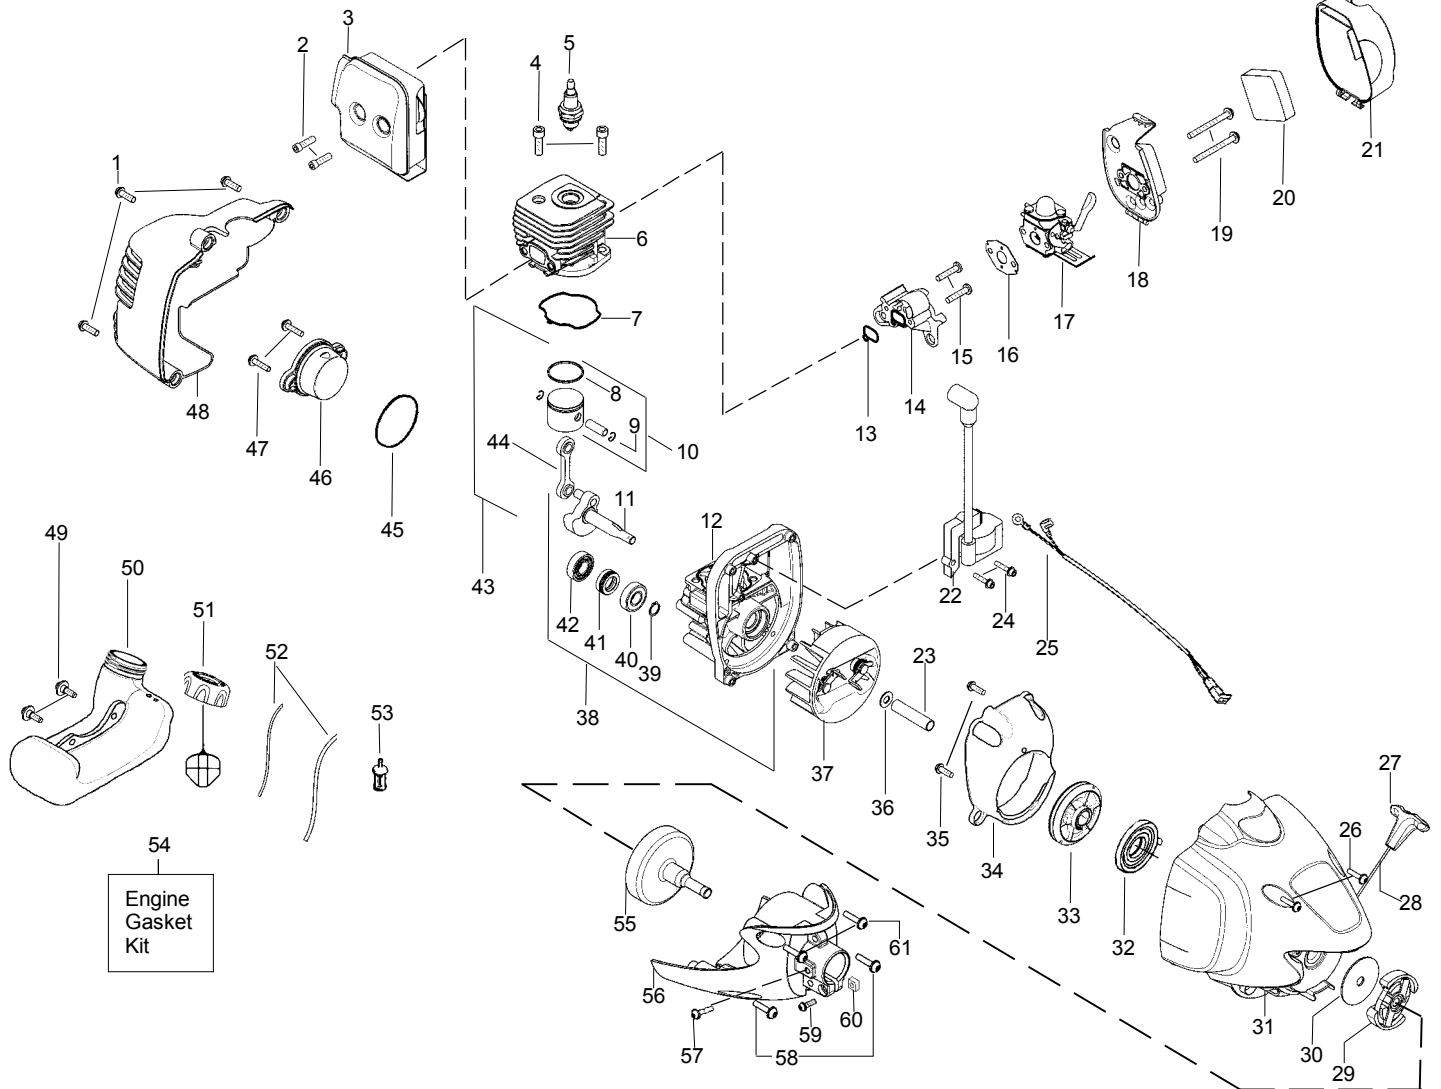

Ref.	Part No.	Description	Ref.	Part No.	Description	Ref.	Part No.	Description
1.	530015880	Screw	23.	530059758	Spacer-Flywheel	48.	530057539	Shroud-Rear
2.	530058982	Bolt-Muffler	24.	530016357	Screw	49.	530016445	Retainer-Tank
3.	545227901	Assy-Muffler (Incl. 2)	25.	530047278	Assy-Switch wire	50.	581281902	Assy-Fuel Tank (incl. filter, lines & fuel cap)
4.	530015953	Screw-Cylinder	26.	530016386	Screw	51.	578931604	Assy-Fuel Cap
5.	530030179	Spark Plug (RCJ 6Y)	27.	530054834	Handle-Starter	52.	530069247	Kit-Fuel Line
6.	530012541	Cylinder	28.	545050409	Kit - Rope	53.	577167201	Assy-Fuel Pickup
7.	---	Seal (Ref.#54)	29.	530055122	Assy-Clutch	54.	530071750	Kit-Engine Gasket (Incl. 7,13,16,45)
8.	545154001	Piston Ring	30.	530094189	Washer-Clutch	55.	530150247	Assy-Clutch Drum
9.	530015162	Retainer-Piston Pin	31.	501929001	Assy.-Fan Hsg	56.	545077301	Assy-Clutch Cover (Incl. 59,60)
10.	530071833	Kit - Piston (Incl. 8, 9)	32.	545054901	Spring-Starter	57.	530016319	Screw-Align
11.	530012579	Assy-Crankshaft	33.	545050407	Kit-Starter Pulley	58.	530015772	Screw
12.	530012582	Assy-Crankcase (Incl. 40,41,42)	34.	545080601	Baffle	59.	530016381	Screw 12-24
13.	---	Seal (Ref.#54)	35.	530015880	Screw	60.	530016382	Nut 12-24
14.	530057547	Adapter-Carb.	36.	530016463	Washer-Clutch Flat	61.	530015814	Screw
15.	530016441	Screw	37.	577235901	Assy-Flywheel	Not Shown		
16.	---	Gasket (Ref.#54)	38.	530071951	Assy-C'case & C'shaft (Incl. 11,12,39)	530058709		Bulb-Purge
17.	501749901	Kit-Carb.	39.	530015941	Retain. Ring-C'shaft			
18.	501749601	Air Box	40.	530055728	Outer Bearing			
19.	530016428	Screw	41.	530019264	Seal-C'shaft			
20.	530036575	Foam-Air Filter	42.	530032125	Inner Bearing			
21.	530057545	Cover-Air Box	43.	530071785	Kit-piston/rod (Incl. 10,44)			
22.	530039229	Ignition Module	44.	530069945	Kit-Conn. Rod			
			45.	---	O-Ring (Ref.#46,54)			
			46.	530057954	Assy-Plug (incl.45)			
			47.	530016386	Screw			

X = NEW PART NUMBER FOR THIS IPL * = REFER TO THE SERVICE REFERENCE INDICATED FOR MORE INFORMATION. (LOCATED AT END OF IPL)