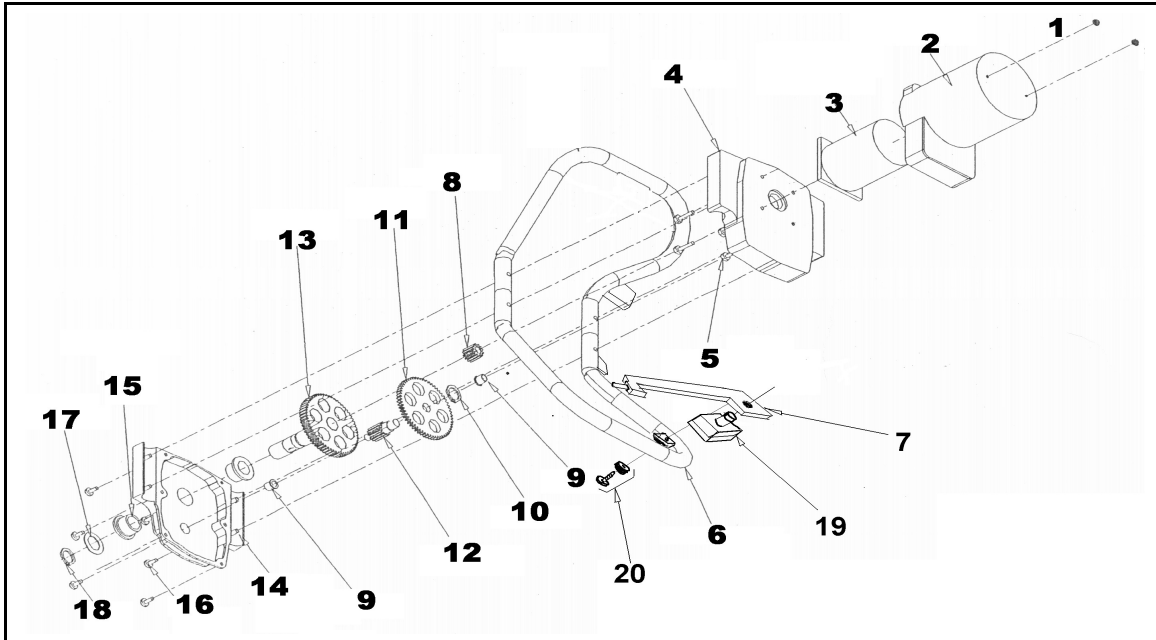

# ELECTRA LAZER MODEL 211T-TH (TUFFLITE HANDLE BARS 2001)

Item	Part #	Description
1	410027	Nut, Acorn 10-24
2	151346	Motor Cover - MET
3	151438	Electric Motor - Square base
4	211110	Gear Case, Upper Casting
5	470835	Screw, 1/4-20 X 1.25" Hex
6	151388C	Handlebar Tufflite
7	151645E	Plate, Switch mounting
8	211325	Primary Pinion
9	122210	Flange Bearing
10	211920	Snap Ring
11	211310	Gear Laminate
12	211315	Pinion Shaft
13	122305	Drive Gear Assembly
14	122105	Gear Case, Lower Casting
15	122215	Flange Bearing
16	410011	Screw, 1/4-20 x 1" Torx Pan head
17	122915	Thrust Washer
18	122920	Snap Ring
19	151340	Switch, Momentary On/Off
20	410014	Screw and Cup Washer Assembly
Not Shown	151342	Switch Cover
Not Shown	151346	Power Cord