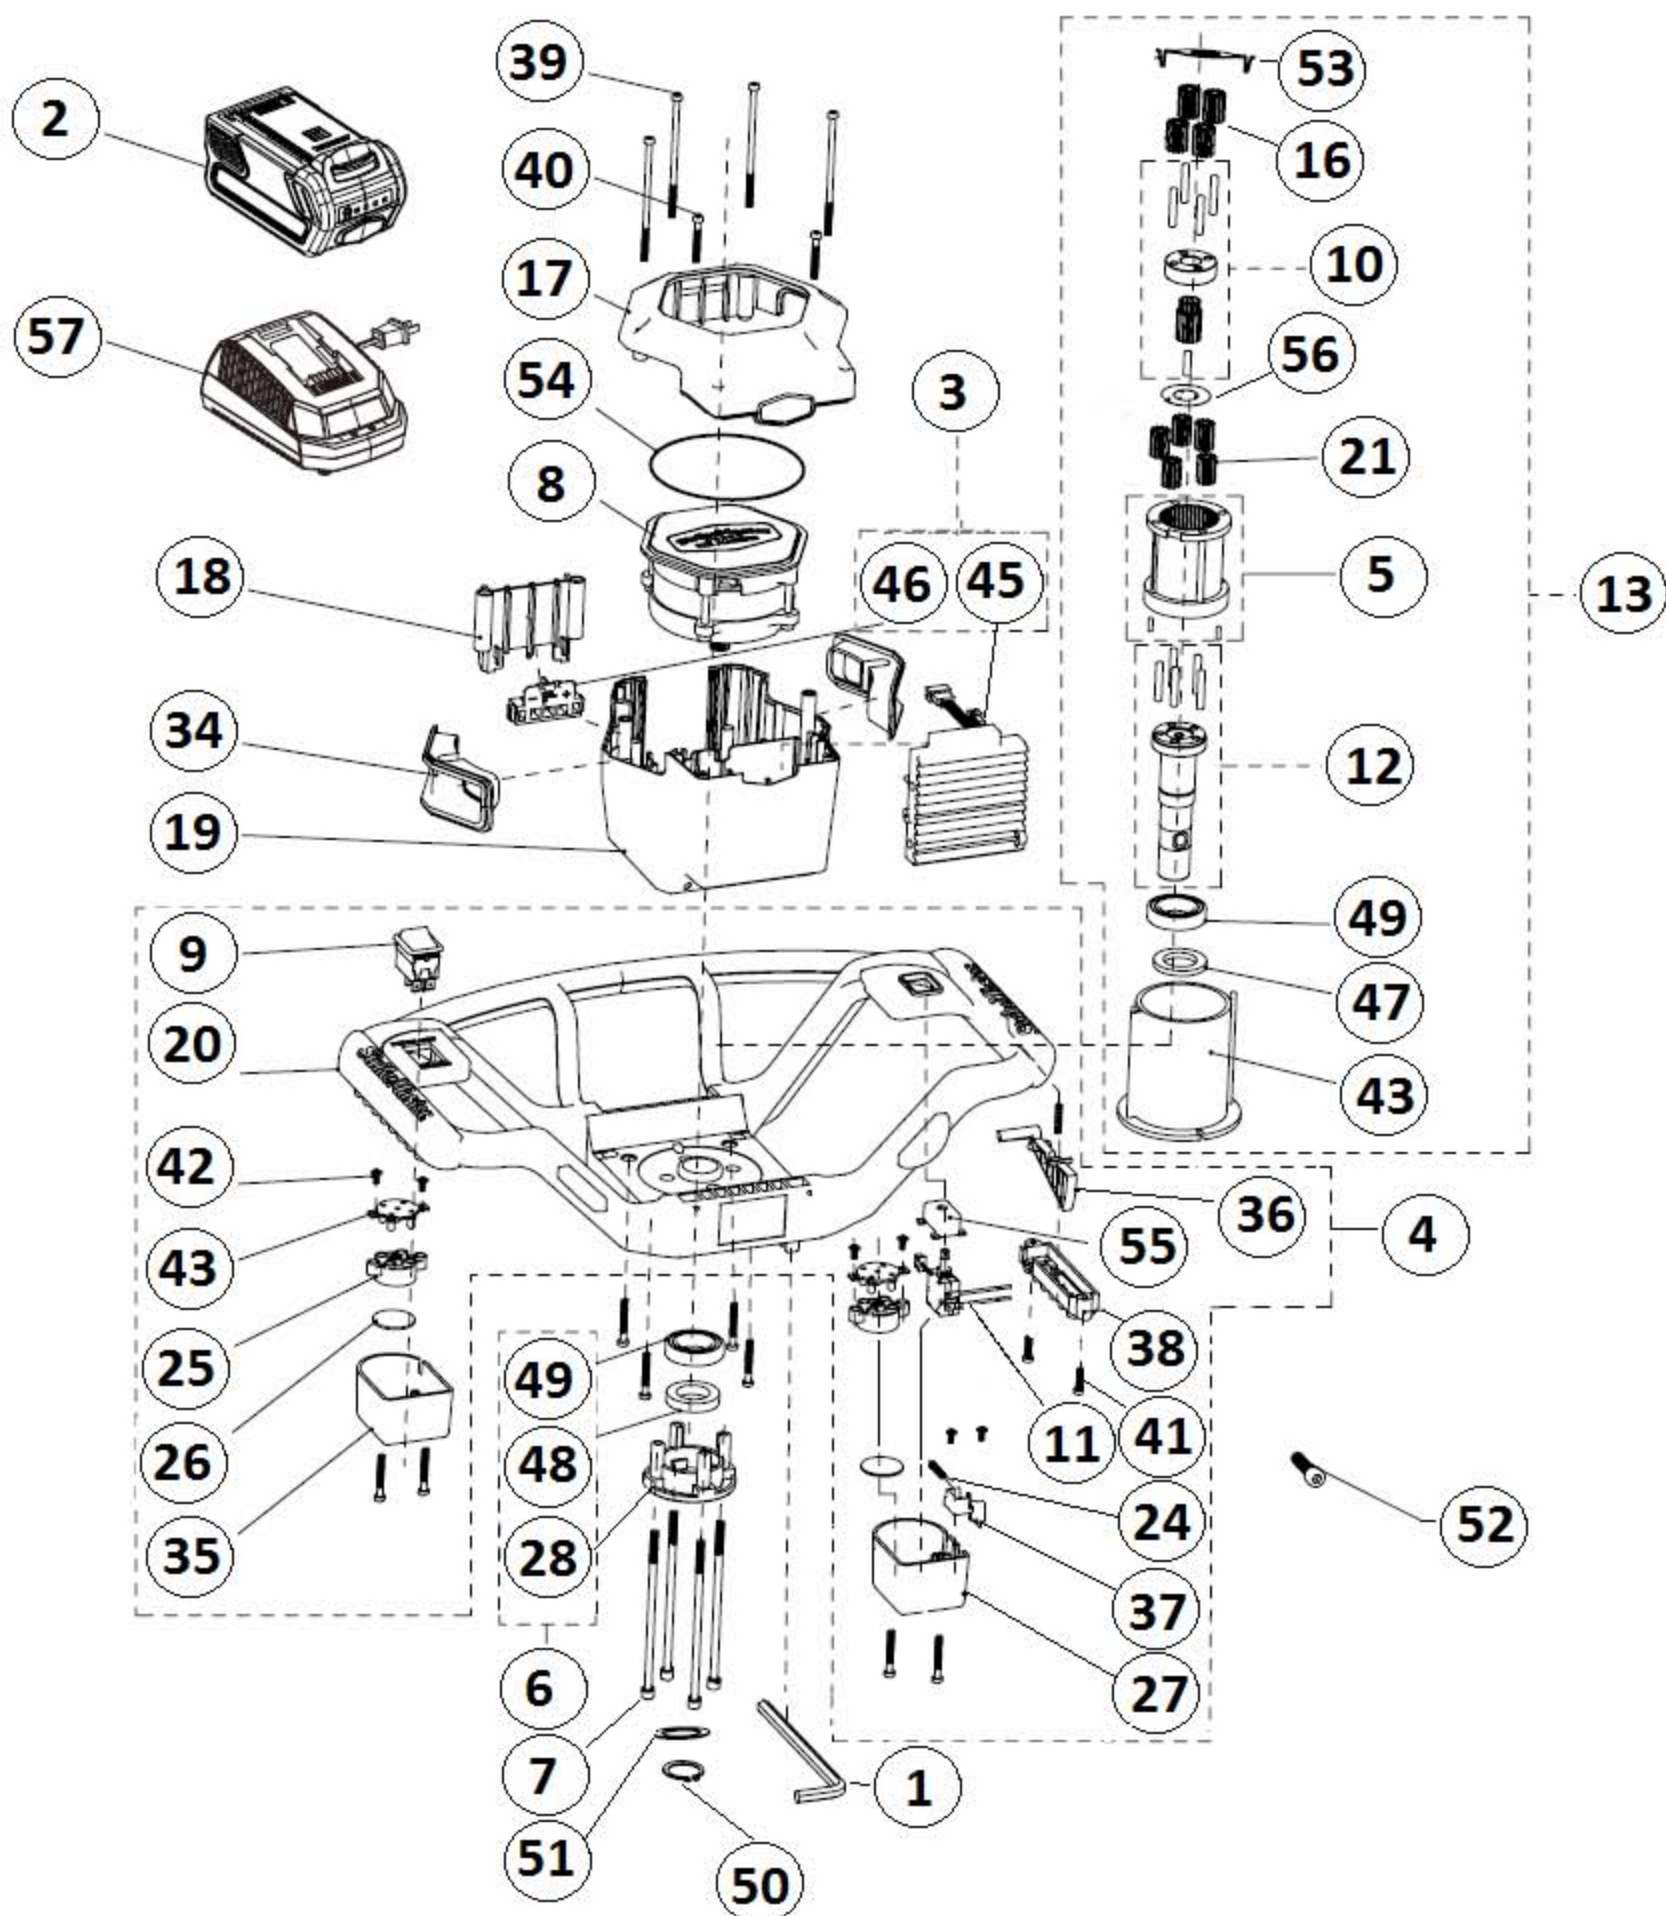

STRIKEMASTER 40V LITHIUM ICE AUGER

POWERHEAD EXPLODED VIEW

StrikeMaster 40V Warranty Price & Labor Guide

ITEM NO.	PART NO.	DESCRIPTION	Warranty Time Allotment INCLUDES ALL STEPS
1	339011755	Hex Wrench	(
2	211012180	40V 5Ah Battery	Replace Battery Pack
3	311041755	PCB Assy.	30 Minutes
4	311011755	Main Handle Assy.	120 Minutes * replace powerhead*
5	332021755	Ring Gear	Replace 13
6	311031755	Flange Assy.	5 Minutes
7	322011755	Gear Screw	Replace 13
8	361011755	Motor	35 Minutes
9	363021755	Rocker Switch	15 Minutes
10	332031755	Planel Carrier	Replace 13
11	363011755	Variable speed switch	Replace 4
12	332041755	Output shaft	Replace 13
13	311021755	Gear Box Assy.	60 Minutes
16	332091755	1st Planet Gear	Replace 13
17	341021755	Top Housing and Decal	5 Minutes
18	341071755	Top Housing Support	10 Minutes
19	341031755	Bottom Housing	60 Minutes
20	341011755	Main Handle	140 Minutes *replace powerhead*
21	332081755	2nd Planet Gear	Replace 13
24	33401871	Spring	5 Minutes
25	341121755	Light Cup	5 Minutes
26	341131755	Lens	10 Minutes
27	341051755	Right Light Cover	Replace 4
28	331041755	Flange	10 Minutes
34	341061755	Actuator	20 Minutes
35	341041755	Left Light Cup	5 Minutes
36	341111755	Safety Button	5 Minutes
37	341101755	Push Lever	15 minutes
38	341091755	Handle Cover	5 Minutes
39	322021755	Housing Screw	5 Minutes
40	322031755	Housing Screw2	5 Minutes
41	322041755	Housing Screw3	5 Minutes
42	322051755	Housing Screw4	5 Minutes
43	362011755	LED PCB	10 Minutes
44	311011755	Gear Box	Replace 13
45	362021755	PCB Assy	30 Minutes
46	341012181	Battery Pin	40 Minutes
47	349011755	Wool Cushion2	Replace 13
48	349021755	Wool Cushion	15 Minutes
49	321011755	Ball Bearing	20 Minutes
50	329011755	Ring SWT-25	15 Minutes
51	333031755	Shaft Plate	20 Minutes
52	322061755	Drill Screw to Auger	(SM COLLARBOLT)
53	333021755	Motor Plate	Replace 13
54	342011755	Motor Rubber	15 Minutes
55	341081755	Actuator Button	10 Minutes
56	333011755	Gear Plate	Replace 13
57	211012181	40V Charger	Replace Charger