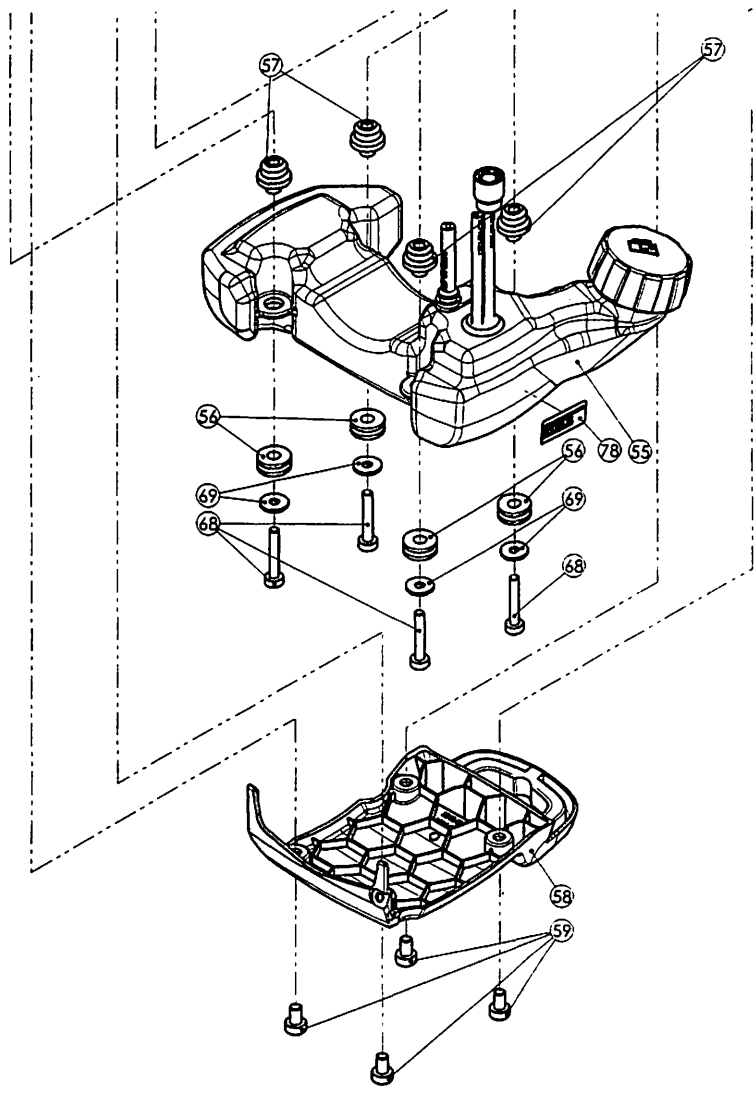

**SOLO 111 32cc ENGINE  
USED ON THE CL825  
"CHIPPER LITE"  
STRIKEMASTER ICE AUGER**

ITEM #	PART #	DESCRIPTION
1	2200303	Crankshaft
2	2031920	Piston pin
3	0052226	Needle brg 9x 13x 12.5
4	0054278	Oil seal- 12 x 22 x 5
5	2011164	Crankcase PTO Side
6	0040166	Pin 3 m 6 x 16 - DIN 7
7	2061227	Gasket Crankcase
8	2011163	Crankcase Mag Side
9	0050174	Ball bearing
10	0055278	Circlip-9 x 0.8C
11	2061226	Cylinder base gasket
12	0018342	Screw M 5 x 60
13	0072144	Tension washer 5 DIN
14	2061518	Manifold gasket
15	2300901	Manifold
16	0018337	Screw M 5 x 20
17	2300388	Spark plug Bosch R10
18	0075100	Flywheel key
19	2200337	Piston D 37
20	2011384	Cylinder D 37
21	2048366	Piston ring
22	0018412	Screw M5 x 3510.9
23	0072176	Tension spring 8.2 x 20x1
24	0021258	Nut
25	2300867	Ignition coil
26	0015299	Screw M 4 x 35
27	0033401	Distance sleeve
28	0072148	Safety washer
29	0028118	Nut
30	2061533	Carburetor - gasket
31	230083510	Carburetor WT 765A
	0510984	Carb Repair Kit K20-WAT
32	4073433	Filter housing
33	2043504	Choke flap
34	2074954	Choke knob
35	0033371	Distance sleeve
36	0072140	Washer
37	0061360	Washer
38	0034100	Safety washer
39	2500816	Air filter