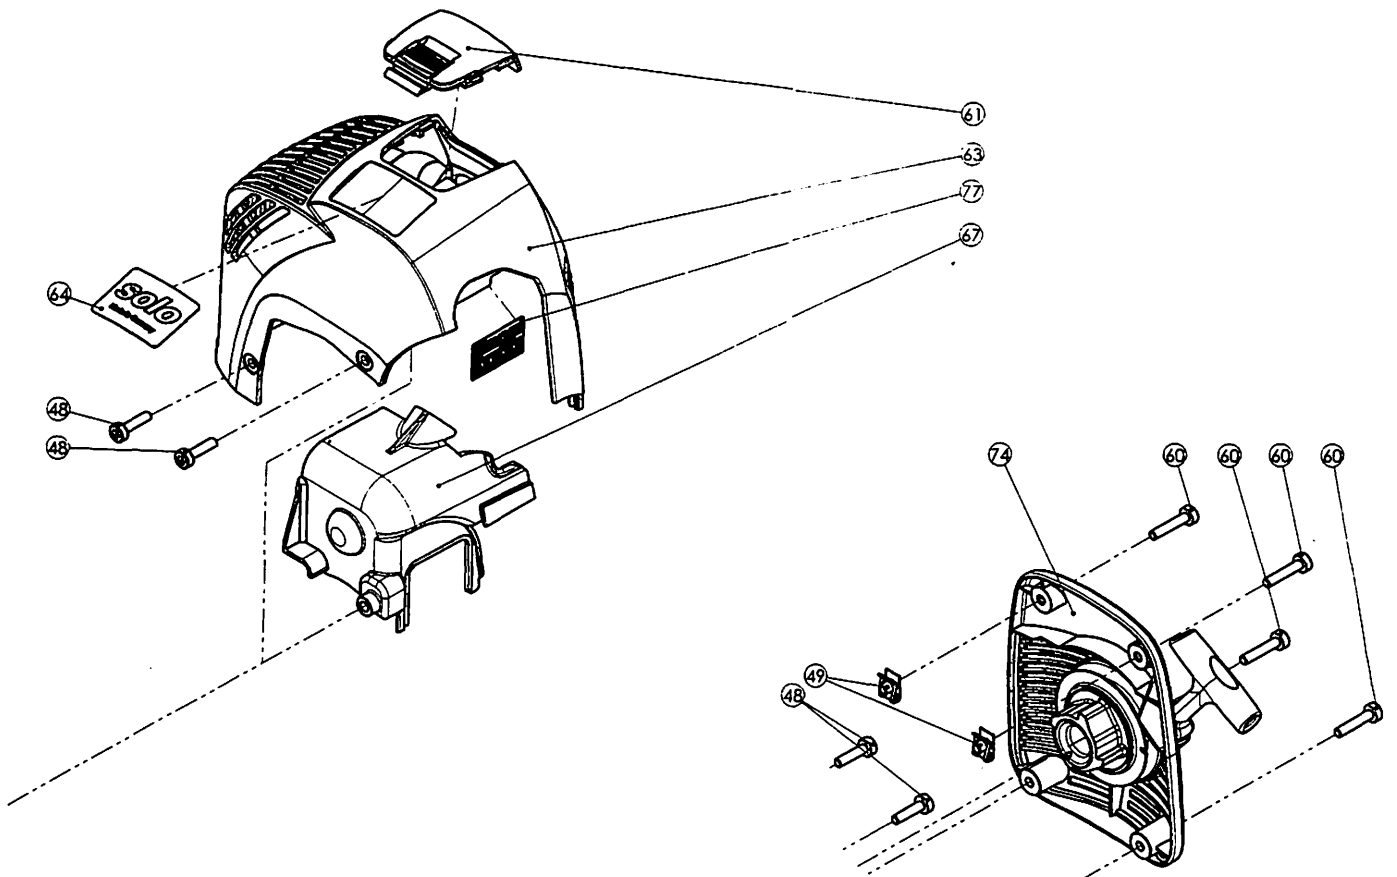

**SOLO 111 32cc ENGINE  
USED ON THE CL825  
"CHIPPER LITE"  
STRIKEMASTER ICE AUGER**

ITEM #	PART #	DESCRIPTION
1	2200303	Crankshaft
2	2031920	Piston pin
3	0052226	Needle brg 9x 13x 12.5
4	0054278	Oil seal- 12 x 22 x 5
5	2011164	Crankcase PTO Side
6	0040166	Pin 3 m 6 x 16 - DIN 7
7	2061227	Gasket Crankcase
8	2011163	Crankcase Mag Side
9	0050174	Ball bearing
10	0055278	Circlip-9 x 0.8C
11	2061226	Cylinder base gasket
12	0018342	Screw M 5 x 60
13	0072144	Tension washer 5 DIN
14	2061518	Manifold gasket
15	2300901	Manifold
16	0018337	Screw M 5 x 20
17	2300388	Spark plug Bosch R10
18	0075100	Flywheel key
19	2200337	Piston D 37
20	2011384	Cylinder D 37
21	2048366	Piston ring
22	0018412	Screw M5 x 3510.9
23	0072176	Tension spring 8.2 x 20x1
24	0021258	Nut
25	2300867	Ignition coil
26	0015299	Screw M 4 x 35
27	0033401	Distance sleeve
28	0072148	Safety washer
29	0028118	Nut
30	2061533	Carburetor - gasket
31	230083510	Carburetor WT 765A
	0510984	Carb Repair Kit K20-WAT
32	4073433	Filter housing
33	2043504	Choke flap
34	2074954	Choke knob
35	0033371	Distance sleeve
36	0072140	Washer
37	0061360	Washer
38	0034100	Safety washer
39	2500816	Air filter