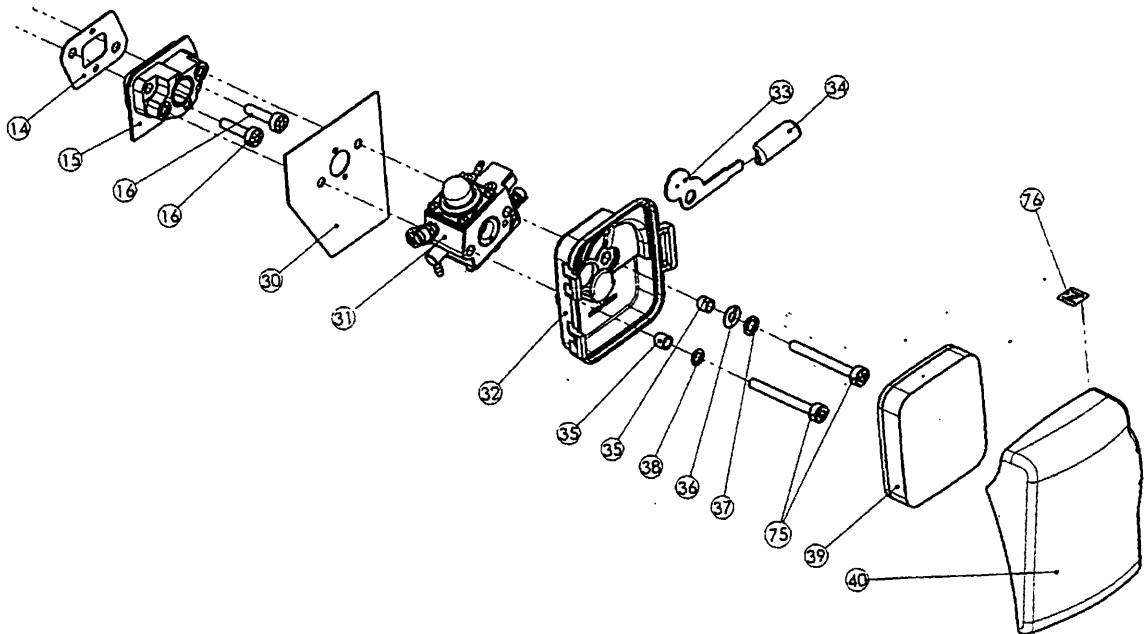

**SOLO 111 32cc ENGINE  
USED ON THE CL825  
"CHIPPER LITE"  
STRIKEMASTER ICE AUGER**

ITEM #	PART #	DESCRIPTION
1	2200303	Crankshaft
2	2031920	Piston pin
3	0052226	Needle brg 9x 13x 12.5
4	0054278	Oil seal- 12 x 22 x 5
5	2011164	Crankcase PTO Side
6	0040166	Pin 3 m 6 x 16 - DIN 7
7	2061227	Gasket Crankcase
8	2011163	Crankcase Mag Side
9	0050174	Ball bearing
10	0055278	Circlip-9 x 0.8C
11	2061226	Cylinder base gasket
12	0018342	Screw M 5 x 60
13	0072144	Tension washer 5 DIN
14	2061518	Manifold gasket
15	2300901	Manifold
16	0018337	Screw M 5 x 20
17	2300388	Spark plug Bosch R10
18	0075100	Flywheel key
19	2200337	Piston D 37
20	2011384	Cylinder D 37
21	2048366	Piston ring
22	0018412	Screw M5 x 3510.9
23	0072176	Tension spring 8.2 x 20x1
24	0021258	Nut
25	2300867	Ignition coil
26	0015299	Screw M 4 x 35
27	0033401	Distance sleeve
28	0072148	Safety washer
29	0028118	Nut
30	2061533	Carburetor - gasket
31	230083510	Carburetor WT 765A
	0510984	Carb Repair Kit K20-WAT
32	4073433	Filter housing
33	2043504	Choke flap
34	2074954	Choke knob
35	0033371	Distance sleeve
36	0072140	Washer
37	0061360	Washer
38	0034100	Safety washer
39	2500816	Air filter