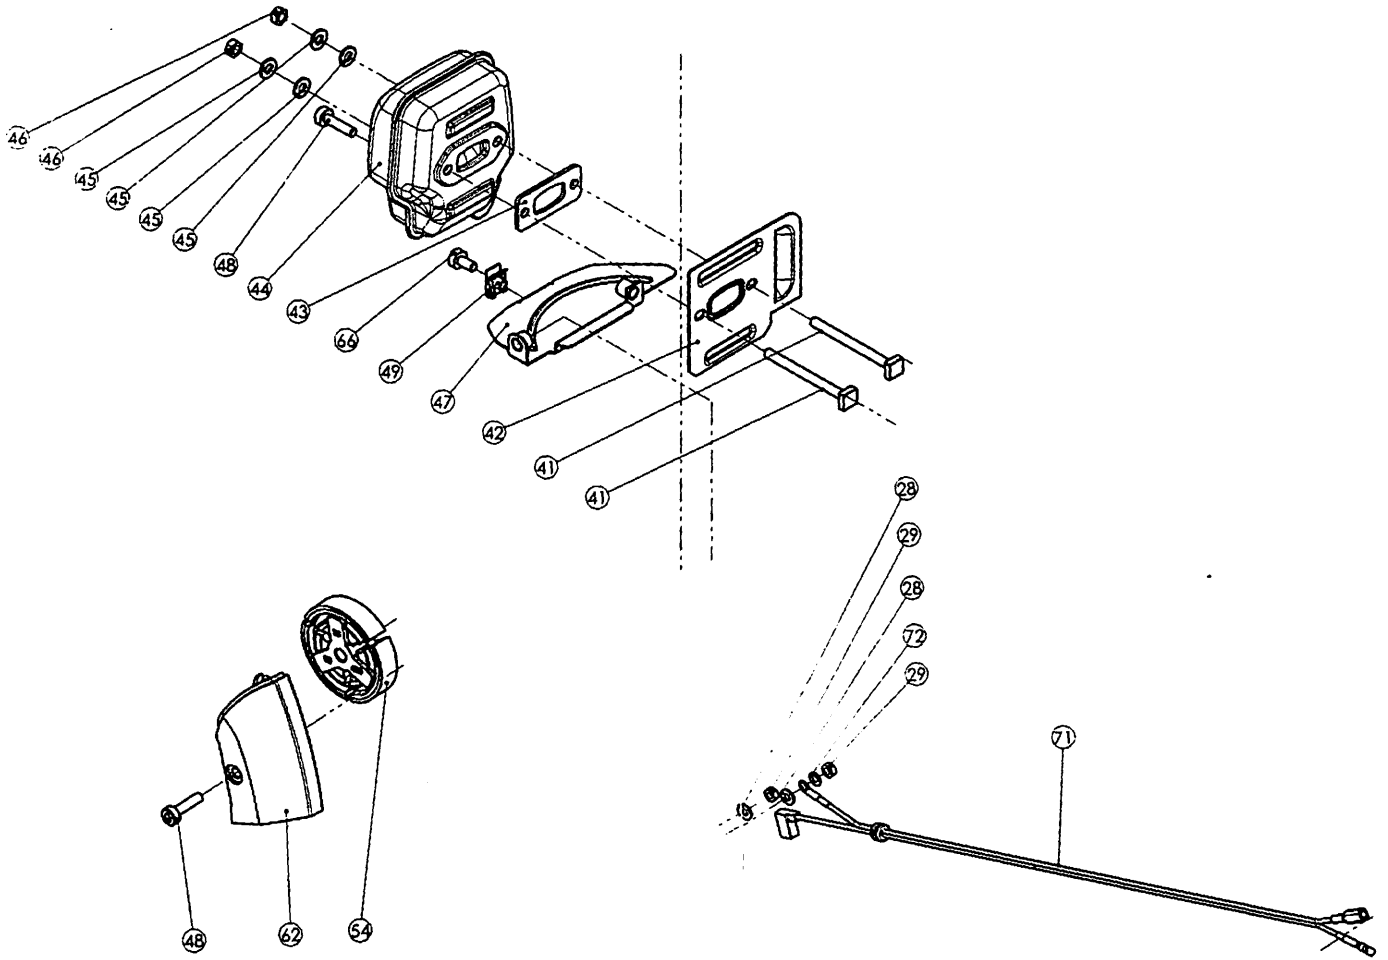

**SOLO 111 32cc ENGINE  
USED ON THE CL825  
"CHIPPER LITE"  
STRIKEMASTER ICE AUGER**

ITEM #	PART #	DESCRIPTION
1	2200303	Crankshaft
2	2031920	Piston pin
3	0052226	Needle brg 9x 13x 12.5
4	0054278	Oil seal- 12 x 22 x 5
5	2011164	Crankcase PTO Side
6	0040166	Pin 3 m 6 x 16 - DIN 7
7	2061227	Gasket Crankcase
8	2011163	Crankcase Mag Side
9	0050174	Ball bearing
10	0055278	Circlip-9 x 0.8C
11	2061226	Cylinder base gasket
12	0018342	Screw M 5 x 60
13	0072144	Tension washer 5 DIN
14	2061518	Manifold gasket
15	2300901	Manifold
16	0018337	Screw M 5 x 20
17	2300388	Spark plug Bosch R10
18	0075100	Flywheel key
19	2200337	Piston D 37
20	2011384	Cylinder D 37
21	2048366	Piston ring
22	0018412	Screw M5 x 3510.9
23	0072176	Tension spring 8.2 x 20x1
24	0021258	Nut
25	2300867	Ignition coil
26	0015299	Screw M 4 x 35
27	0033401	Distance sleeve
28	0072148	Safety washer
29	0028118	Nut
30	2061533	Carburetor - gasket
31	230083510	Carburetor WT 765A
	0510984	Carb Repair Kit K20-WAT
32	4073433	Filter housing
33	2043504	Choke flap
34	2074954	Choke knob
35	0033371	Distance sleeve
36	0072140	Washer
37	0061360	Washer
38	0034100	Safety washer
39	2500816	Air filter