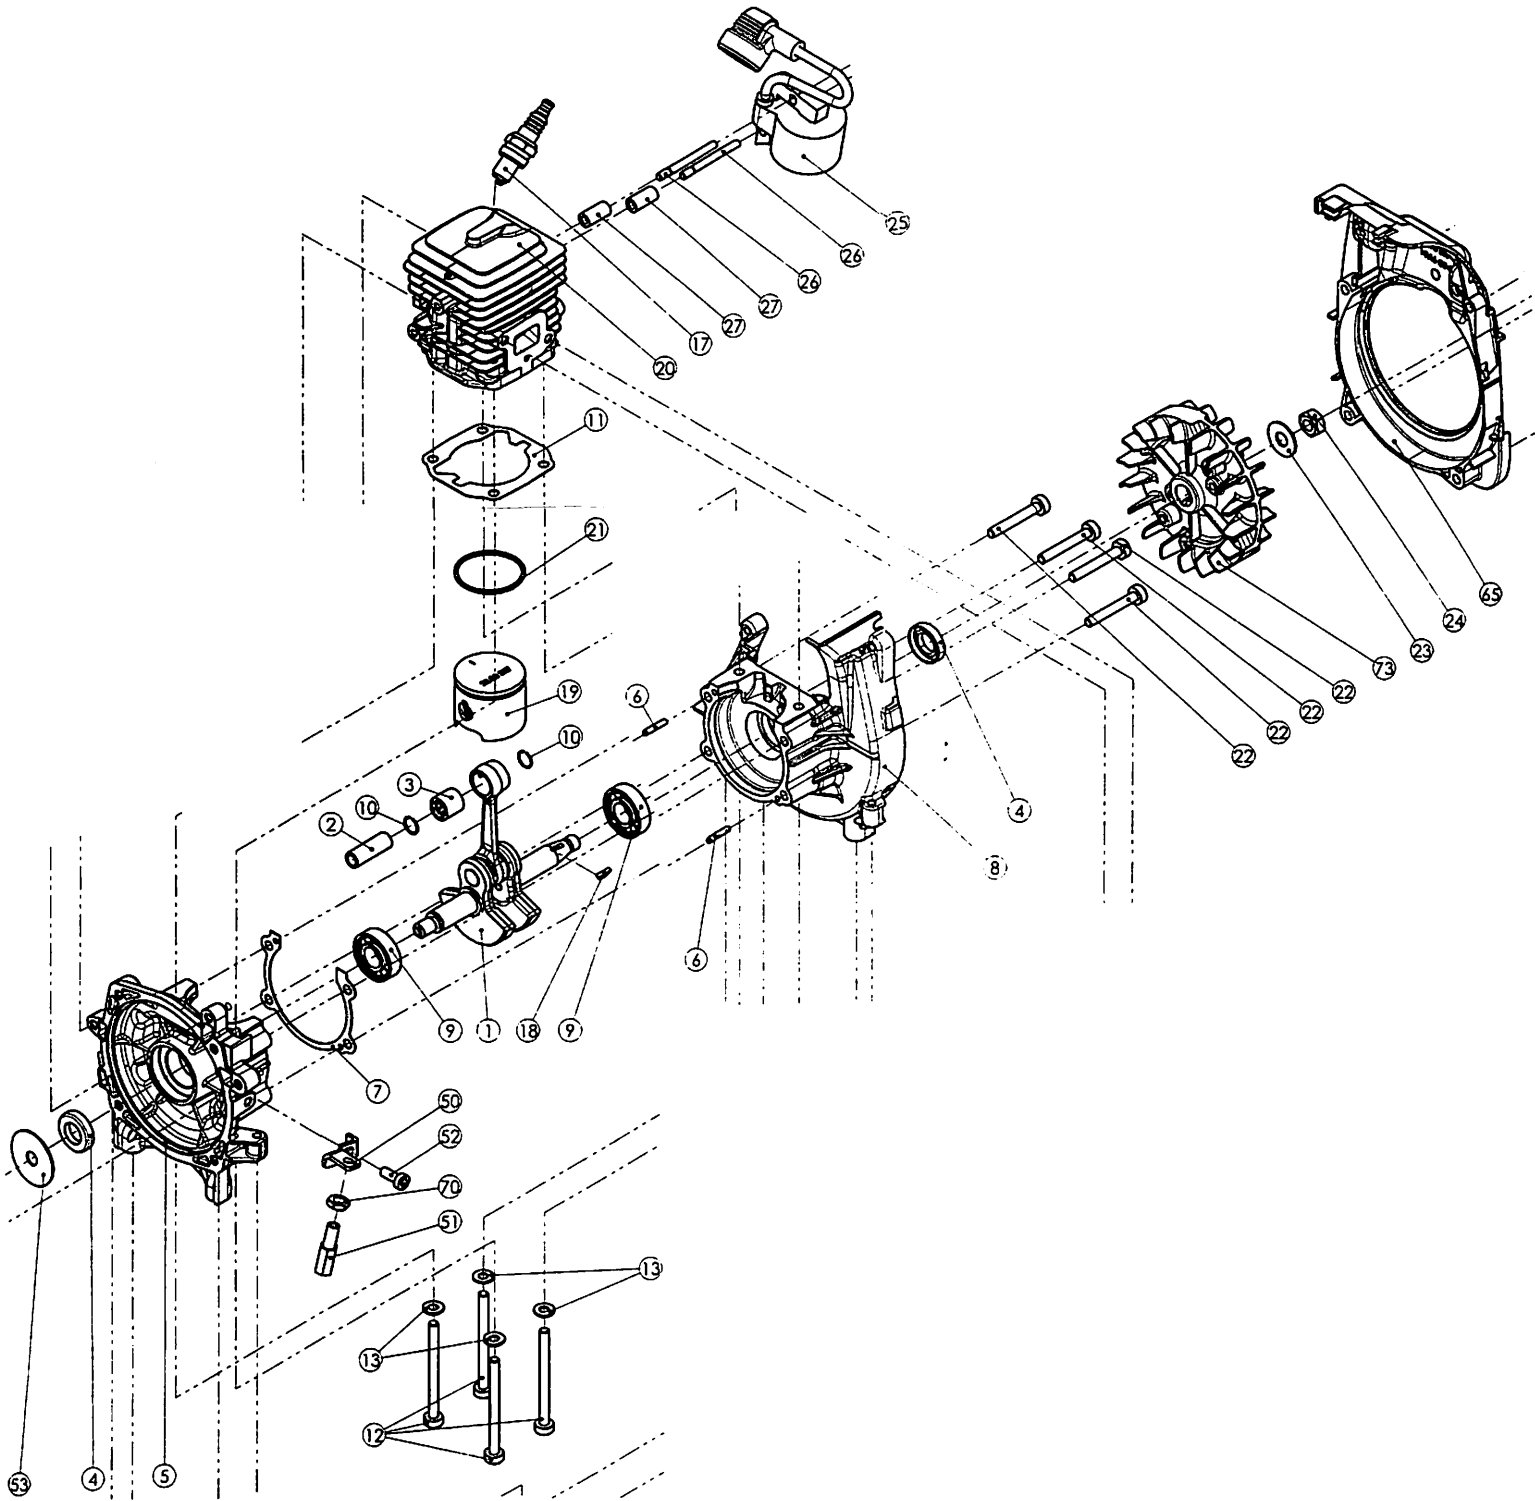

**SOLO 111 32cc ENGINE  
USED ON THE CL825  
"CHIPPER LITE"  
STRIKEMASTER ICE AUGER**

ITEM #	PART #	DESCRIPTION
1	2200303	Crankshaft
2	2031920	Piston pin
3	0052226	Needle brg 9x 13x 12.5
4	0054278	Oil seal- 12 x 22 x 5
5	2011164	Crankcase PTO Side
6	0040166	Pin 3 m 6 x 16 - DIN 7
7	2061227	Gasket Crankcase
8	2011163	Crankcase Mag Side
9	0050174	Ball bearing
10	0055278	Circlip-9 x 0.8C
11	2061226	Cylinder base gasket
12	0018342	Screw M 5 x 60
13	0072144	Tension washer 5 DIN
14	2061518	Manifold gasket
15	2300901	Manifold
16	0018337	Screw M 5 x 20
17	2300388	Spark plug Bosch R10
18	0075100	Flywheel key
19	2200337	Piston D 37
20	2011384	Cylinder D 37
21	2048366	Piston ring
22	0018412	Screw M5 x 3510.9
23	0072176	Tension spring 8.2 x 20x1
24	0021258	Nut
25	2300867	Ignition coil
26	0015299	Screw M 4 x 35
27	0033401	Distance sleeve
28	0072148	Safety washer
29	0028118	Nut
30	2061533	Carburetor - gasket
31	230083510	Carburetor WT 765A
	0510984	Carb Repair Kit K20-WAT
32	4073433	Filter housing
33	2043504	Choke flap
34	2074954	Choke knob
35	0033371	Distance sleeve
36	0072140	Washer
37	0061360	Washer
38	0034100	Safety washer
39	2500816	Air filter