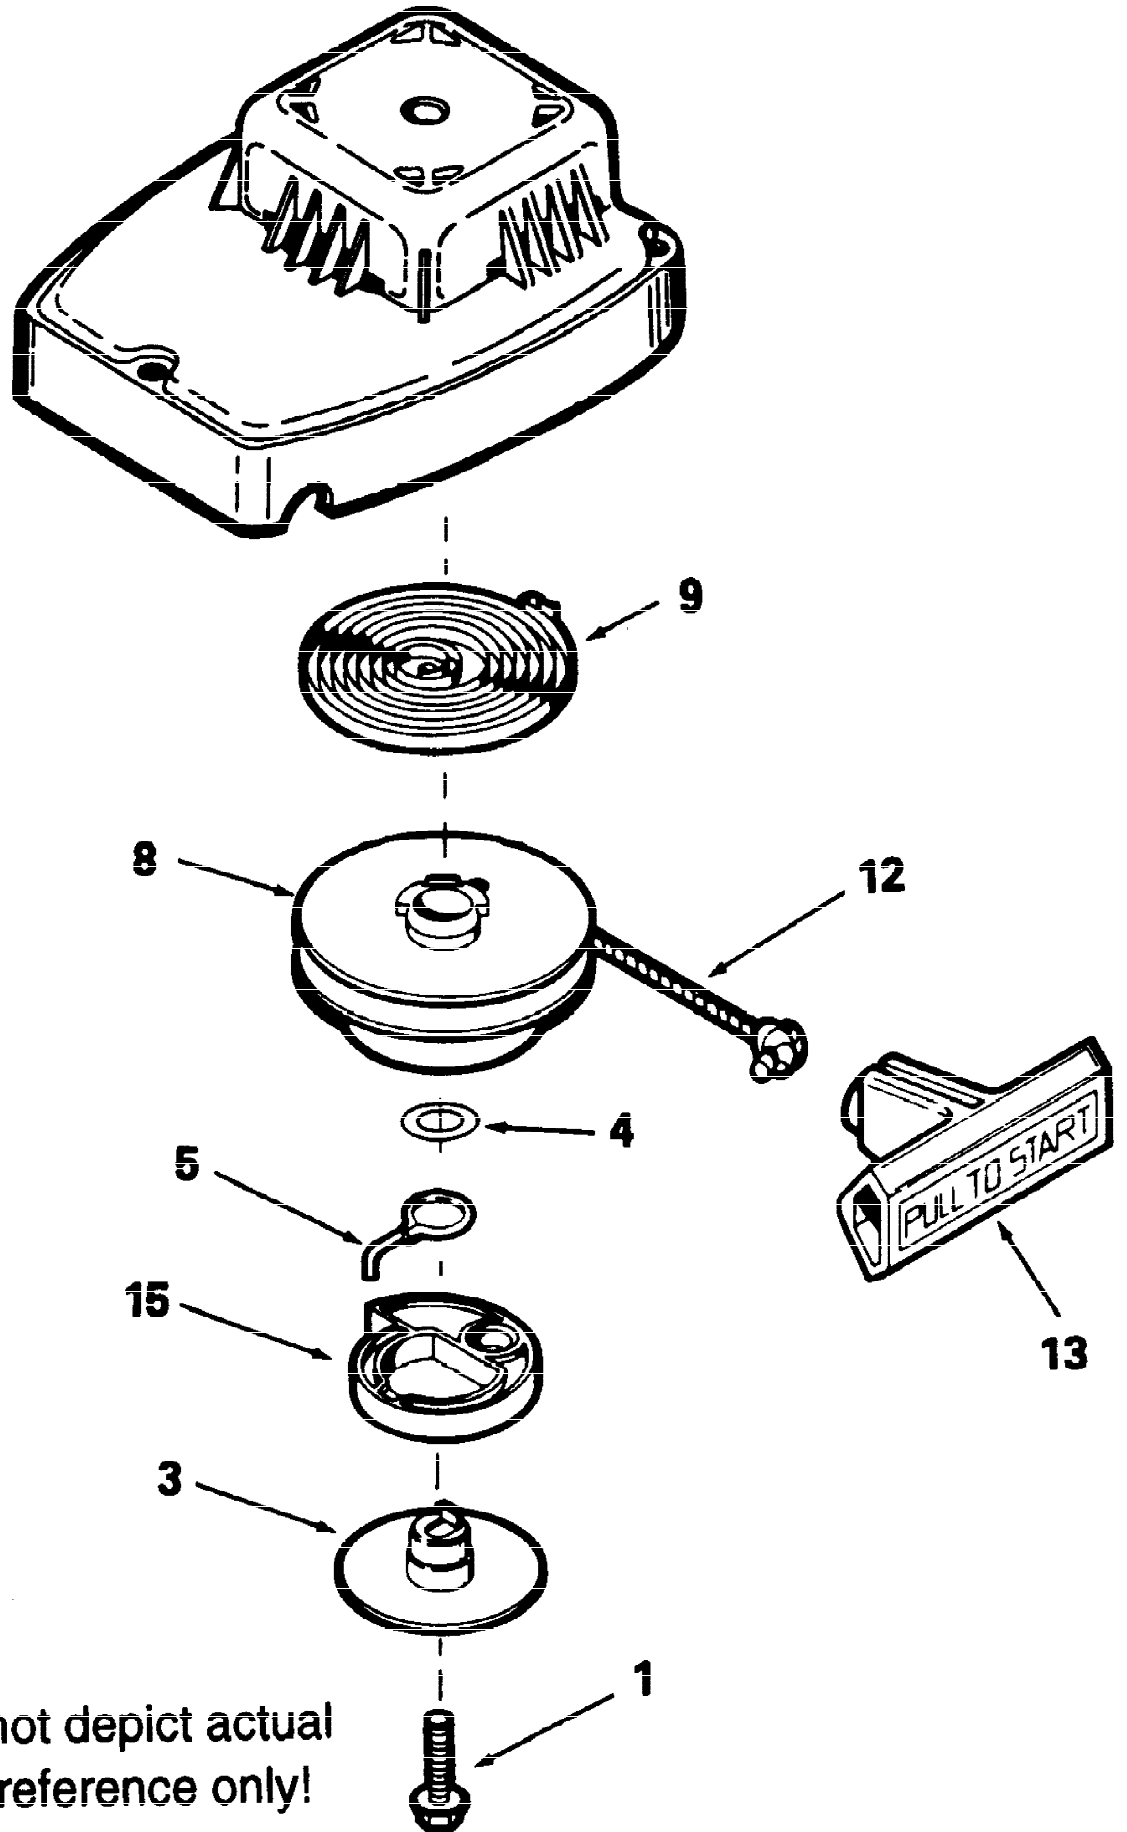

This illustration may not depict actual equipment and is for reference only!

Ref #	Part Number	Qty	Description
0	590614A	1	Rewind Starter & Housing Ass'y.
1	650867	1	Retainer Screw, 10-24 x 1/2"
4	31747	1	Washer
7	590565	1	Brake Spring
8	590563B	1	Pulley
9	590562	1	Rewind Spring
10	590567A	1	Pawl Retainer
12	590639	1	Starter Rope (#4 rope, 71" long)
13	590701	1	Starter Handle
15	590566	1	Pawl