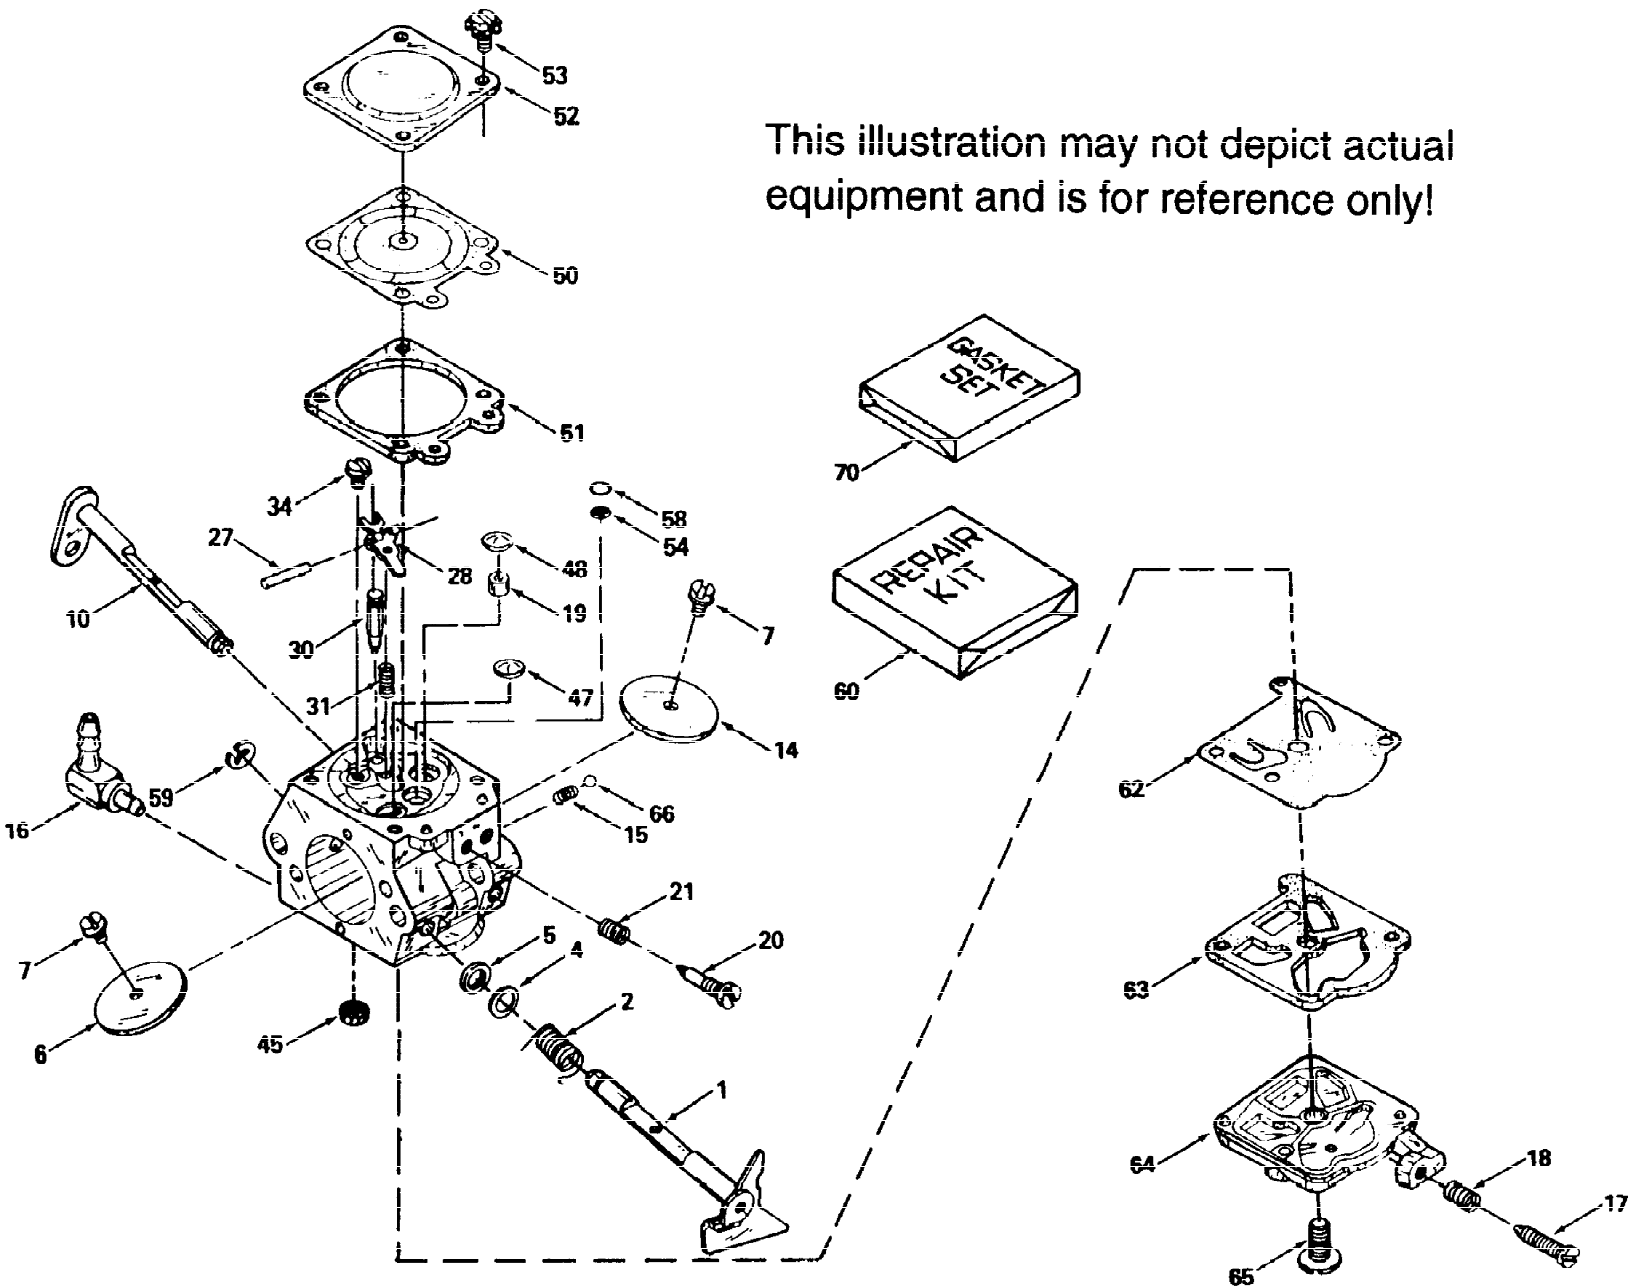

This illustration may not depict actual
equipment and is for reference only!

Ref #	Part Number	Qty	Description
0	632321A		Carburetor
1	632291		Throttle Shaft & Lever Assy.
2	632311		* Throttle Return Spring
4	632313		Dust Seal Washer
5	632317		Dust Seal (Throttle)
6	632292A		Throttle Shutter
7	650506		* Throttle & Choke Shutter Screw
10	632293		Choke Shaft & Lever Assy.
14	632322		Choke Shutter
15	632307		* Choke Positioning Spring
16	632488		Fuel Fitting
17	632306		Idle Speed Screw
18	632309		Tension Spring
19	632296		Check Valve Nozzle (Incl. 48)
20	632312		* Idle Mixture Screw
21	632310		* Idle Tension Spring
27	632316		* Hinge Pin
28	632318		* Metering Lever
30	632295		* Inlet Needle
31	632374		* Metering Lever Spring
34	632304		* Metering Lever Pin Screw
45	632315A		* Fuel Inlet Screen
47	632297		* Welch Plug
48	632298		* Welch Plug
50	632303		Diaphragm (Incl. in 70)
51	632300A		Cover Gasket (Incl. in 70)
52	632289		Cover
53	650506		Cover Screw
54	632314		* Check Valve Screen
58	632287		* Screen Retaining Ring
59	632288		Shaft Retainer Ring
60	632375		Repair Kit (Incl. Parts Marked with *)
62	632476		Pump Diaphragm (Incl. in 70)
63	632301		Pump Gasket (Incl. in 70)
64	632290		Pump Cover
65	632305		Pump Cover Screw
66	632299		* Choke Friction Ball
70	632320A		* Gasket Set (Incl. 50, 51, 62 & 63)