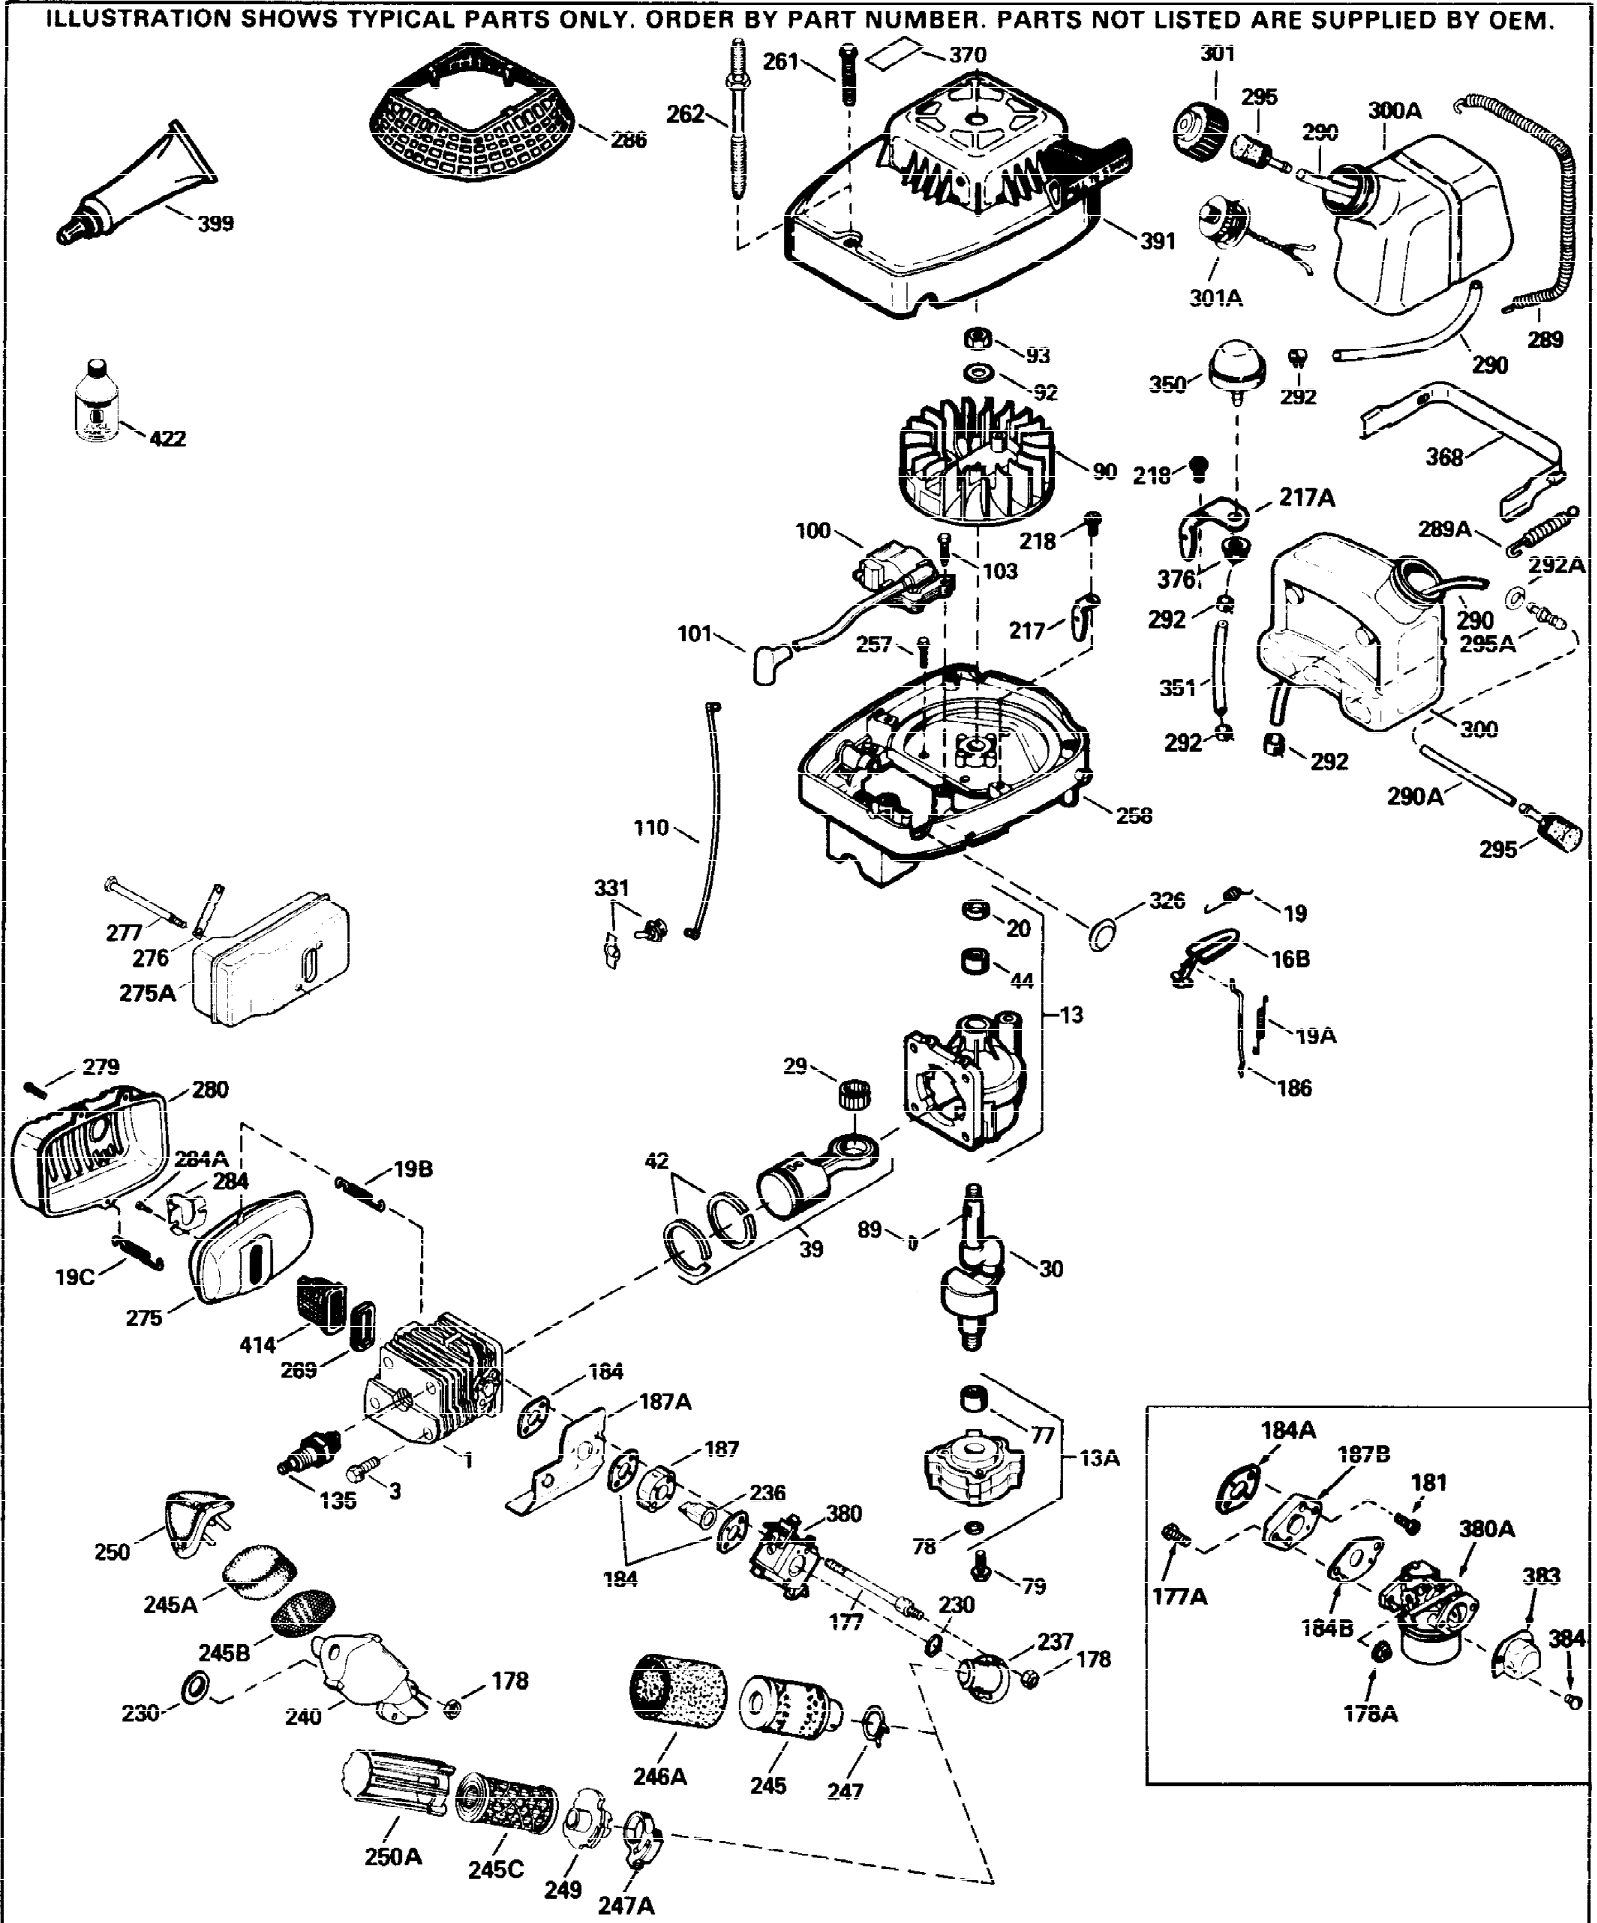

ILLUSTRATION SHOWS TYPICAL PARTS ONLY. ORDER BY PART NUMBER. PARTS NOT LISTED ARE SUPPLIED BY OEM.

Ref #	Part Number	Qty	Description
1	250297		Cylinder
3	650888		Screw, Torx T-30, 1/4-20 x 43/64"
13	270288		Crankcase Assy. (Incl. 20 & 44)
13A	270290		Crankcase Cover Ass'y. (Incl. 77 & 78)
16B	490303		Vane, Air NOTE: If air vane or governor spring requires replacement on engine spec3005, both must be ordered for proper operation.
19	570672		Spring, Governor NOTE: If air vane or governor spring requires replacement on engine spec3005, both must be ordered for proper operation.
19B	570650		Spring, Muffler
19A	570690		Spring, Backlash
20	510328		Oil Seal
29	530154		Bearing Set, Needle (23 needles) NOTE: Bearing 530154 is no longer available. If it is required, the engine must be short blocked. See Engine & Short Block Replacement List.
30	290556		Crankshaft NOTE: This crankshaft is no longer available. If it is required, the engine must be short blocked. See Engine and Short Block Replacement List.
39	310284		Piston & Rod Assy. NOTE: Piston & rod ass'y. 310284 is no longer available. If it is required, the engine must be short blocked. See Engine & Short Block Replacement List.
42	310275		Ring Set
44	530163		Bearing, Cartridge
77	530162		Bearing, Cartridge
78	510329		Seal, Oil
79	650844		Screw, 1/4-20 x 3/4"
89	611054		Key, Flywheel
90	611055		Flywheel
92	650848		Washer, Belleville
93	650849		Nut, Flywheel, 3/8-24
100	611056		Solid State Assy. (Incl. 101)
101	610118		Cover, Spark plug
103	650814		Screw, Torx T-15, 10-24 x 1"
110	611138		Wire, Ground
135	611100		Plug, Spark (RCJ-6Y)
177	650858		Stud, Air cleaner
178	650580		Nut, Lock, 10-24
184	510327B		Gasket, Carburetor
186	490321		Link, Governor
187	570648		Spacer, Carburetor
187A	570666		Baffle, Carburetor
217	570667A		Lever, Speed adjusting
218	650847		Screw, 8-32 x 1/2"
230	570649		"O" Ring, Air cleaner
257	650867		Screw, 10-24 x 1/2"
258	350435		Base, Blower housing
261	650850		Screw, 8-32 x 1-9/16"