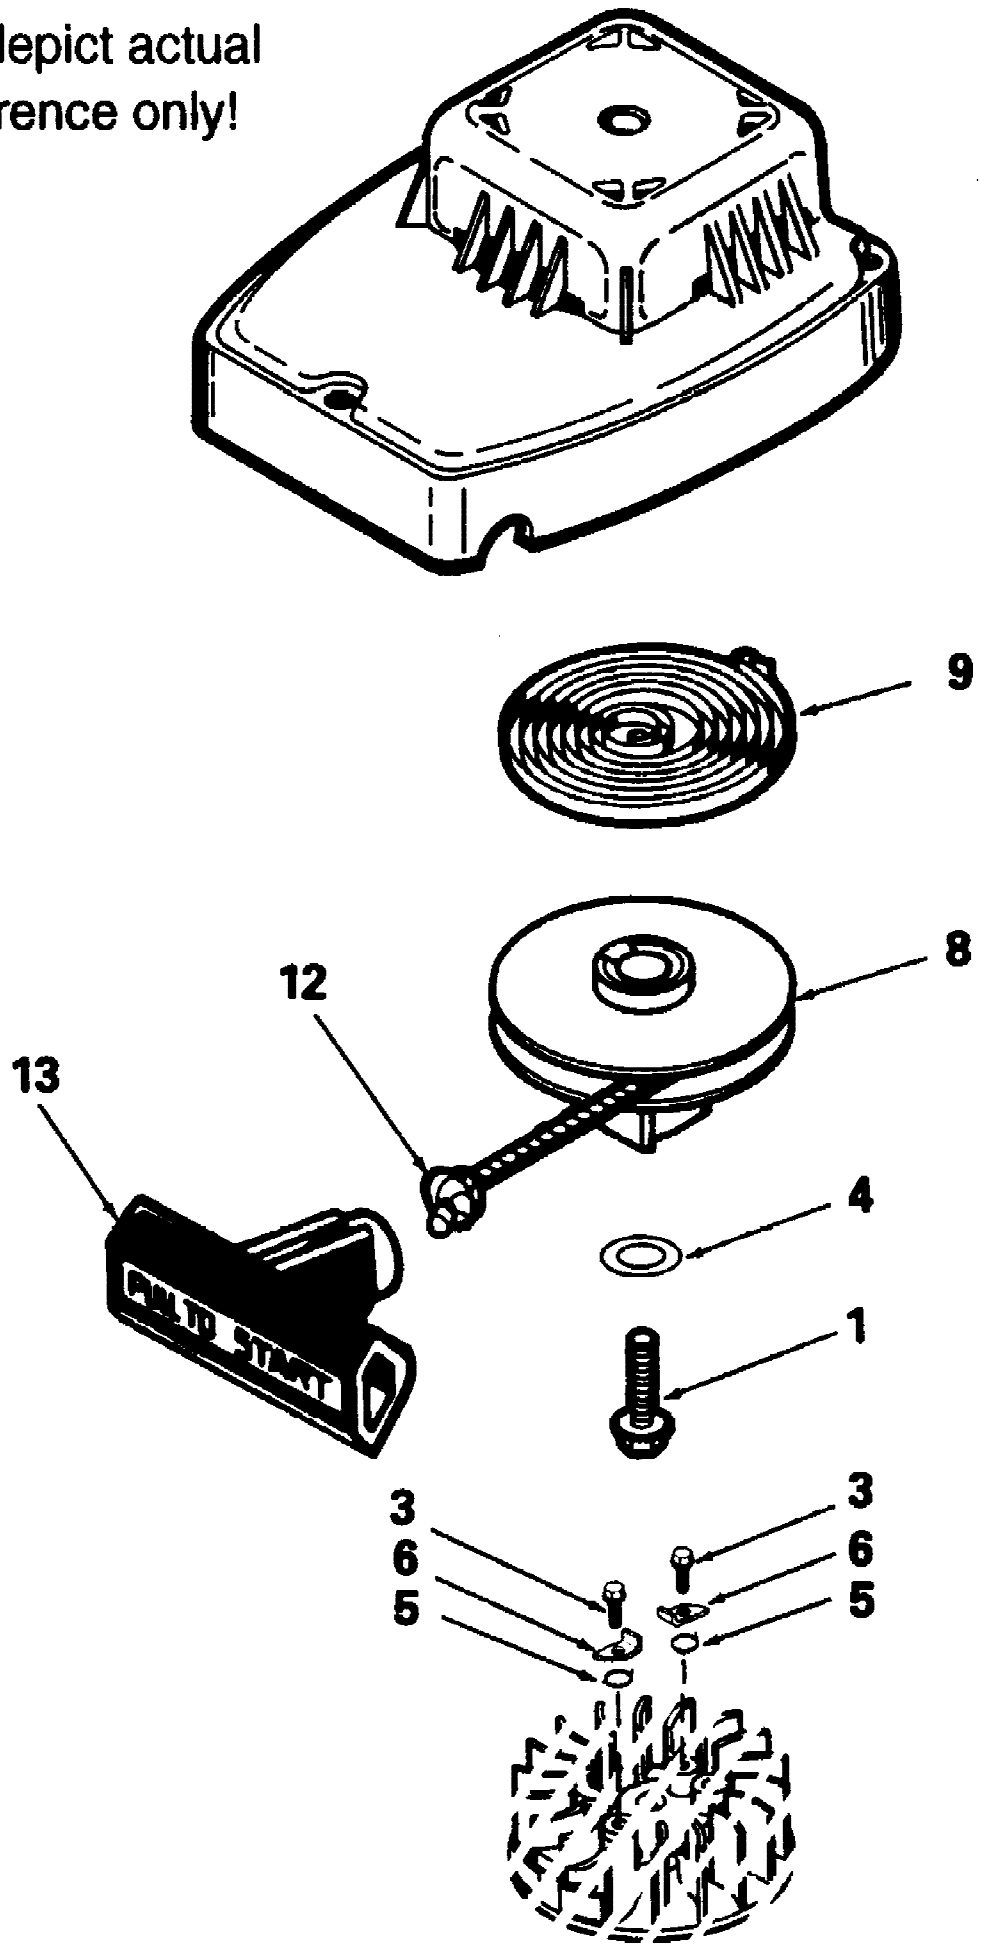

This illustration may not depict actual equipment and is for reference only!

Ref #	Part Number	Qty	Description
0	590769	1	Rewind Starter & Housing Assembly
1	650987	1	Retainer Screw, 10-24 x 1-3/8"
3	650985	2	Pawl Screw, 12-24 x 11/64"
4	650147	1	Flat Washer
5	590691	2	Pawl Spring
6	590692	2	Starter Pawl
8	590693	1	Starter Pulley
9	590562	1	Rewind Spring
12	590639	1	Starter Rope (70.5")
13	590701	1	Starter Handle