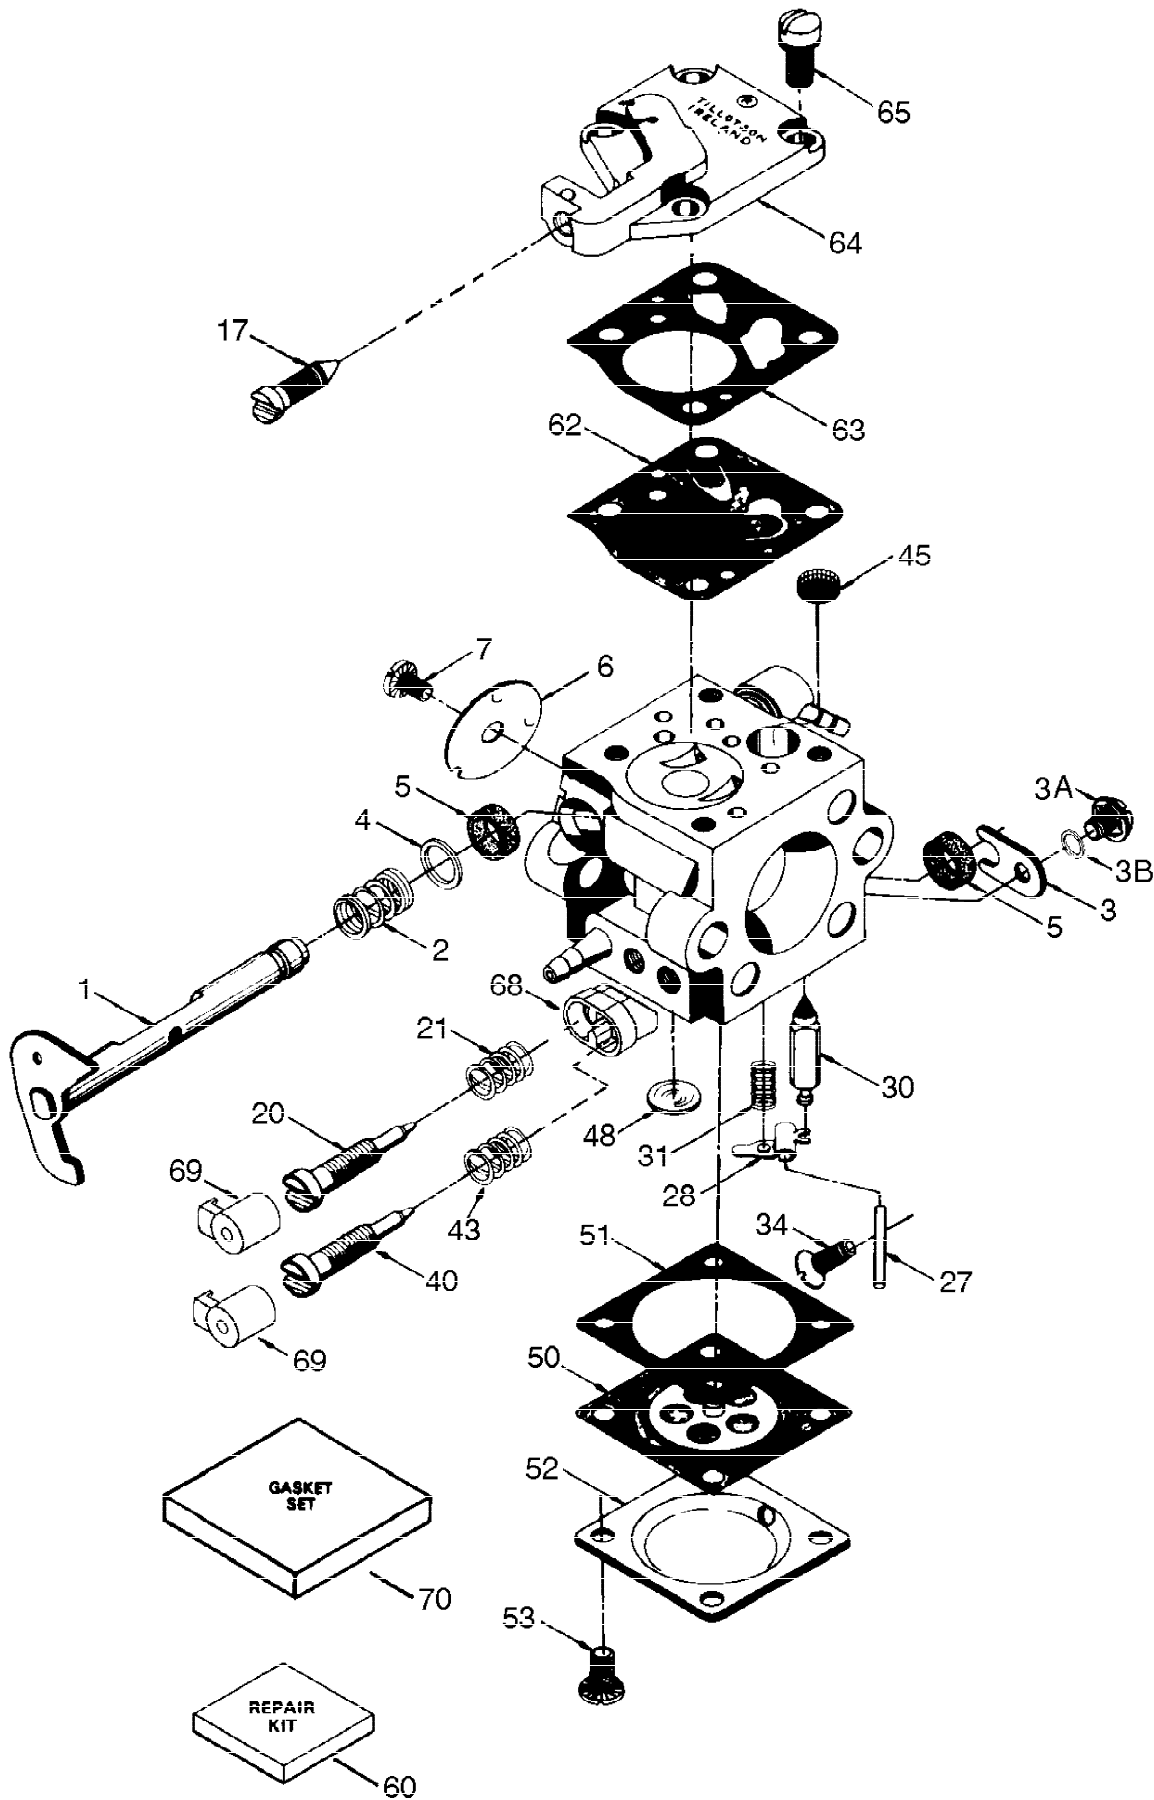

Ref #	Part Number	Qty	Description
0	640901	1	Carburetor (Incl. 184 of Engine Parts List)
1	632947	1	Throttle Shaft & Lever Ass'y.
2	632928	1	Throttle Return Spring
3	632926	1	Dust Seal Retainer
3A	632950	1	Dust Seal Retainer Screw
3B	632949	1	Spacer
4	632939A	1	Dust Seal Washer
5	632929A	2	Dust Seal
6	632930	1	Throttle Shutter
7	632931	1	Throttle Shutter Screw
17	632946	1	Idle Speed Screw
20	640908	1	Idle Mixture Screw
21	640904	1	Idle Tension Spring
27	632916	1	Hinge Pin
28	632915	1	* Metering Lever
30	632918	1	* Inlet Needle
31	632920	1	Metering Lever Spring
34	632917	1	Metering Lever Pin Screw
45	632919	1	* Fuel Inlet Screen
48	632902	1	* Welch Plug
50	632904	1	* Diaphragm (Included in 60 & 70)
51	632903	1	* Cover Gasket (Included in 60 & 70)
52	632905	1	Cover
53	632906	4	Cover Screw
60	632933	1	*Repair Kit (Incl. items marked PK in notes) Incl. (1) each of part #'s 632902, 632903, 632904, 632907, 632908, 632915, 632918, 632919
61	640909	1	Module Clamp Screw
62	632908	1	* Pump Diaphragm (Included in 60 & 70)
63	632907	1	* Pump Gasket (Included in 60 & 70)
64	632988	1	Pump Cover
65	632945	4	Pump Cover Screw
68	640906	1	Adjustment Limiter Module
69	640907	2	Adjustment Limiter Cap
70	632934	1	Diaphragm/Gasket Set (Incl. 50, 51, 62 & 63)