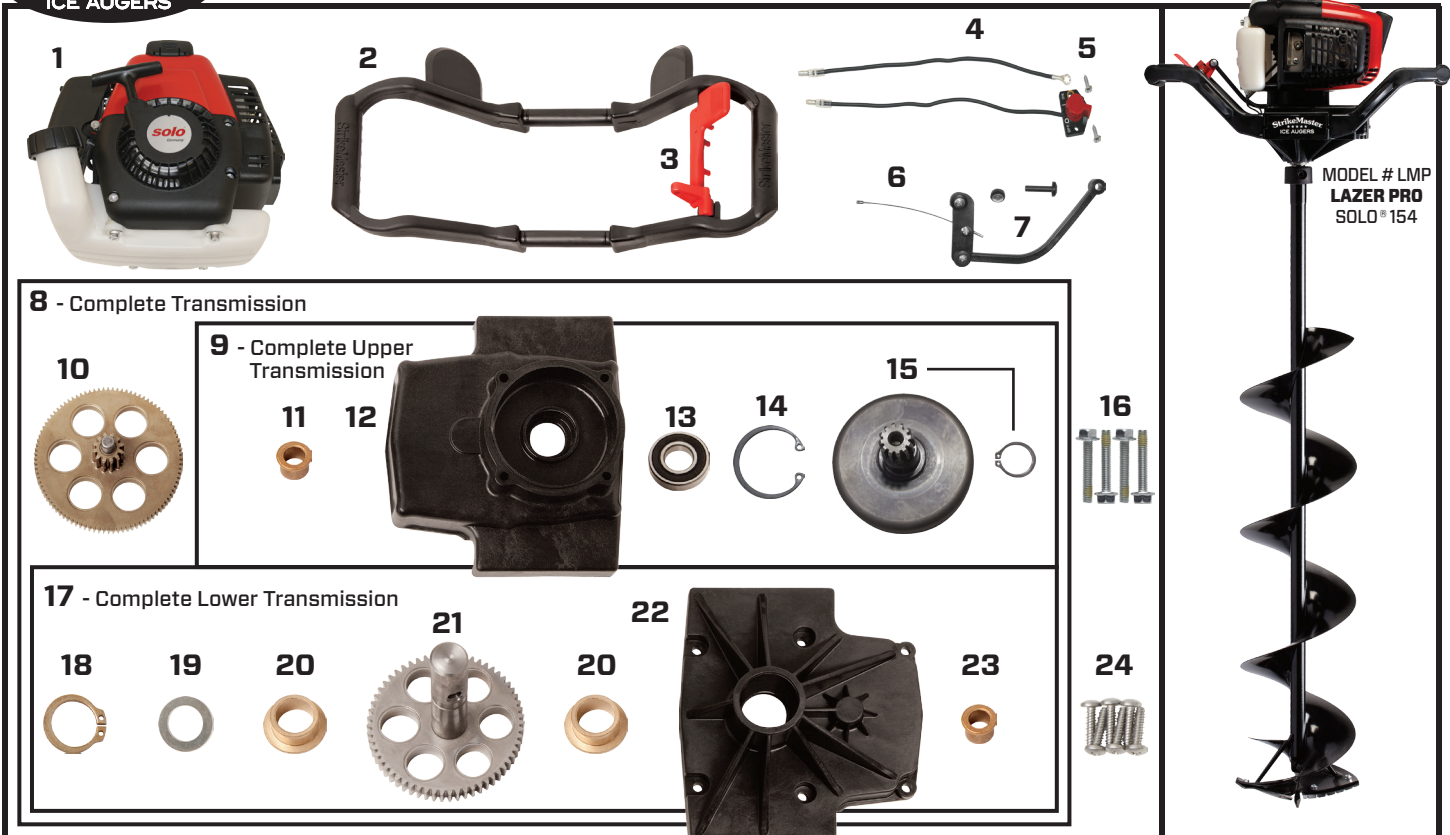

LMP - LAZER PRO SOLO® 154 2014 - Current Model Parts List

Item Number	Part Number	Description	Quantity
1	151625	Solo 154 Engine	1
2	151364C	Composite Handle with Lever	1
3	151645	Throttle Lever with Screw	1
4	151401	Stop Switch Assembly	1
5	410090B	Stop Switch Screw	2
6	151505	Throttle Linkage Cable	1
7	151510	Throttle Linkage	1
8	140 S	Complete Transmission (Includes #9-Upper, #17-Lower & #10-Gear)	1
9	140 S-U	Complete Upper Transmission (Includes #11, 12, 13, 14 & 15)	1
10	211310	40:1 Compound Gear	1
11	122210	Flange Bushing Compound (Upper)	1
12	140210	Transmission Case (Upper - must order #8 or 9)	1
13	122205	Clutch Cup Bearing	1
14	211930	Bearing Internal Snap Ring	1
15	122410	Clutch Cup Drum with Gear & Snap Ring	1
16	470840	Upper Transmission Bolt - 6mm x 1 x 40mm	4
17	140 S-L	Complete Lower Transmission (Includes #18, 19, 20, 21, 22 & 23)	1
18	122920	Snap Ring Output Shaft	1
19	122915	Output Shaft Washer	1
20	122215	Flange Bushing Output Shaft	2
21	122305	Output Shaft with Drive Gear	1
22	122120	Transmission Case (Lower - must order #8 or 17)	1
23	122210	Flange Bushing Compound (Lower)	1
24	410011S	Lower Trans Screws HI-Low Cut Phillips	6